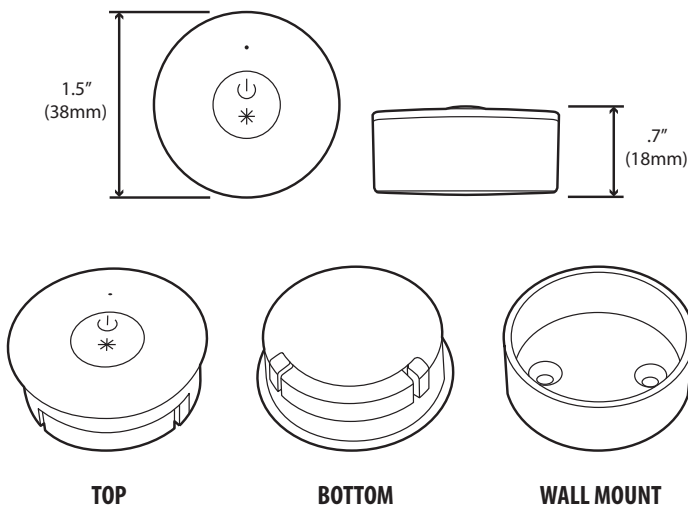

Technical Diagrams