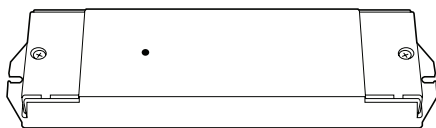

Companion Products

5A Spare LED Dimmer Controller
SKU: SA-CTRL-MINI-DIM-RECEIVER