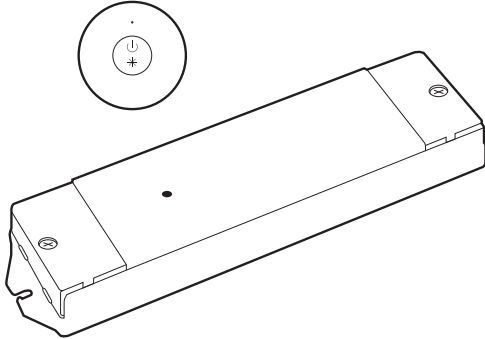

- UL Listed - E493882
- Ultra compact micro wireless dimmer remote (1.51in x 0.70in)
- Battery included with remote
- On/off function
- 0-100% dimming
- 4 X 120W outputs (total 480W @24VDC)
- Memory function (keeps settings even if power loss)
- Ultra smooth dimming
- Remote unit can be hidden almost everywhere
- Up to 30 feet control distance (unobstructed)