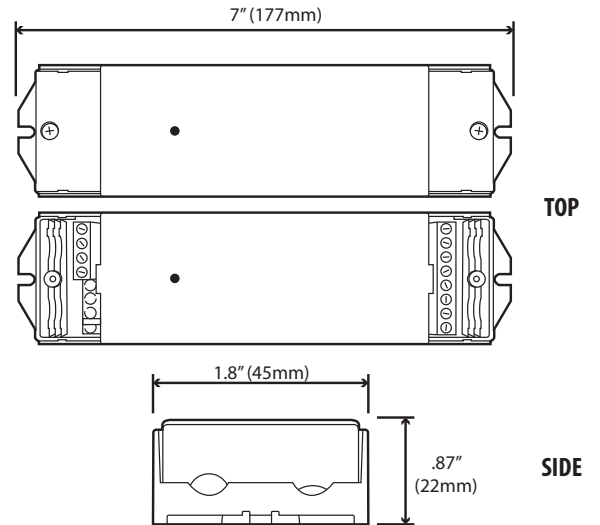

Technical Diagrams