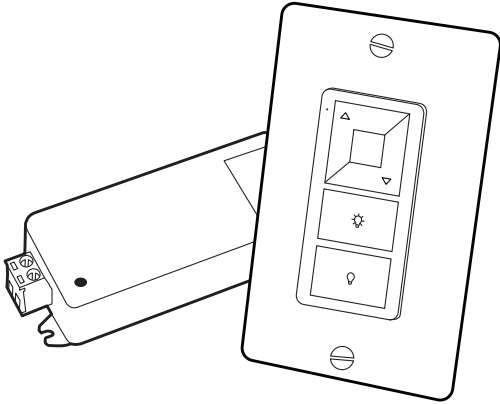

# MAGRO WIRELESS LED DIMMER WALL SWITCH/CONTROLLER

SKU: SA-CTRL-IW-MONO

## Product Description

Solid Apollo's Magro Wireless LED Dimmer Wall Switch/Controller is a powerful low-profile unit that gives you full control of your LED fixtures either in your hand as a remote or by directly mounting it on any standard US gang box. Simply screw the unit to any free gang box and it's ready to work. With its included 3V DC durable battery, there are no messy cable connections. The Magro has a magnetically attached faceplate that can be detached and carried as a hand-held remote or docked and used as a dimmer wall switch. The Magro makes control simple with just five buttons. Two buttons turn LEDs on and off, two control brightness, and one saves a scene. Saved scenes can be recalled anytime. The Magro also has the ability to remember the last brightness settings of LED fixtures in case of a power failure. The Magro synchronizes wirelessly with an endless number of Controllers (one included) and has an impressive 65ft range. Built-in soft ramping technology produces smooth dimming that is pleasant to the eyes (from 100% to 10%). Matching wall-plates are included for a complete set-up of the Magro Wireless Dimmer Wall Switch.

- Fits Any US Standard Gang Box
- Wireless Control Distance of Up to 65 feet
- Full Range Smooth Dimming (100% - 10%)
- Operates Fully On A 3V DC Battery (included)
- Great for Controlling Single Color LED Fixtures
- Easily Pair One or Multiple Controllers in One Zone
- Manages Unlimited Number of Controllers Simultaneously
- Dual Wireless Function: As Hand-held Remote or Wall-mounted Switch
- Intelligently Saves One Scene Selection
- Includes a Matching Wallplate and UL Listed Dimmer Controller