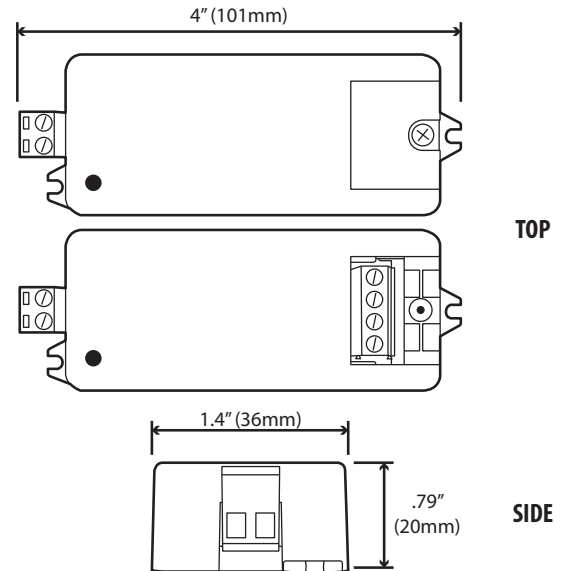

Technical Diagrams

Companion Products