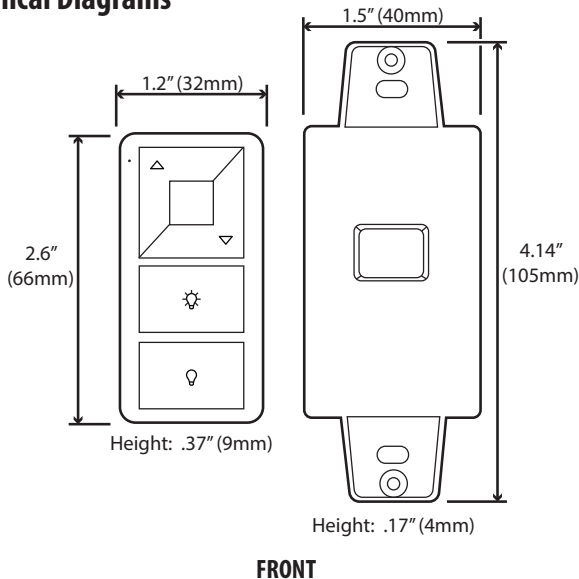

Technical Diagrams

Companion Products