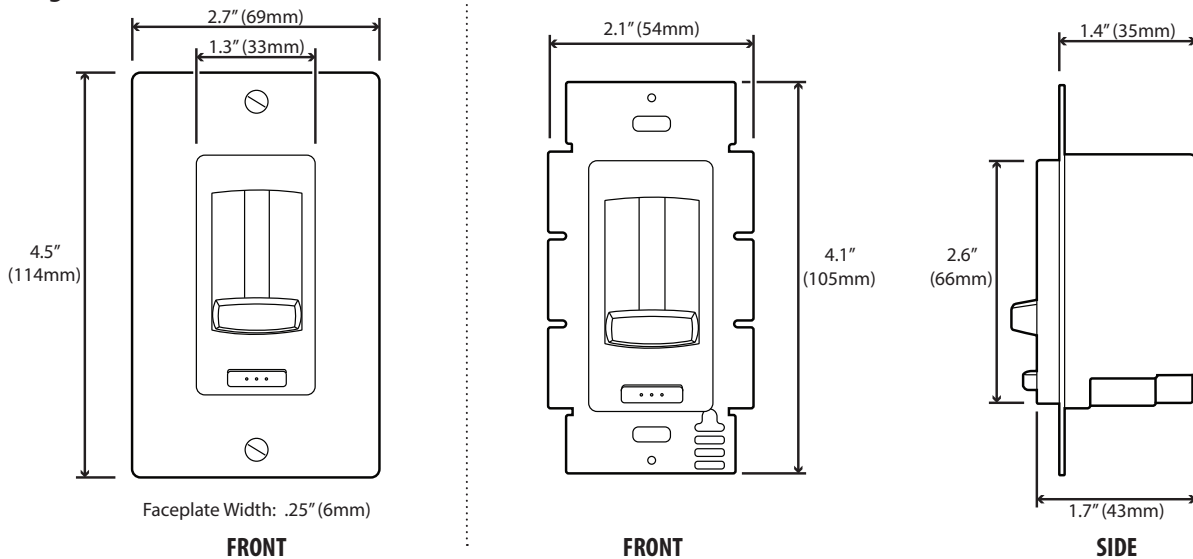

DATA SHEET

LED WALL DIMMER AND DRIVER 24VDC-100W

SKU: SA-CTRL-DIM-120V-IN-WALL

Product Description

Solid Apollo's UL Listed Wall Dimmer and Driver 24V DC 100W is a new product that merges two products into one: a wall dimmer and a powerful 100W driver. Long gone are the days where you had to install a bulky, difficult to hide driver in order to use a wall dimmer. This product effortlessly handles both tasks. Installation is quite simple, the dimmer/driver has three cables for the 120V AC input (neutral, live, and ground) and two cables for 24V DC output. The dimmer/driver includes an on/off button and a slider that allows you to dim low voltage LED lights from 100% to 10%. A soft on/off function makes switching the LEDs on and off more appealing to the eye. This unit also has flicker free dimming for high end applications and a booster function in order to boost the voltage in case there is voltage drop in the line. Includes Decora style wallplate and screws. Please note this unit is only applicable for single color, low voltage LED strip lights and not compatible with RGB. Keep in mind that the maximum allowable wattage is 100W. Additional wattage will overheat the dimmer and cause it to fail. The In-Wall LED 120V AC Dimmer and Driver is UL Listed and Class II ensuring safety and durability for the lifetime of the unit.

Quick Spec.

• Dimmable: Yes	• Weight: 0.5 lb	• Product Color: White
• Input Voltage: 120V AC - 60Hz	• IP Rating: IP33	• Working Temp: 32 - 104F
• Max Power: 100W at 24V DC	• Control System: On/Off Button and Slider Dimmer	• Certifications: UL Listed, Class II
• Warranty: 3 Years		

Technical Diagrams

Companion Products

Super Warm White ULTRA High CRI 2835 38W
LED Strip Light 2700K CRI 96+
SKU: SA-LS-ULTRA-SWW-2835-480-24V

Natural White ULTRA High CRI 2835 38W
LED Strip Light 5000K CRI 96+
SKU: SA-LS-ULTRA-NW-2835-480-24V