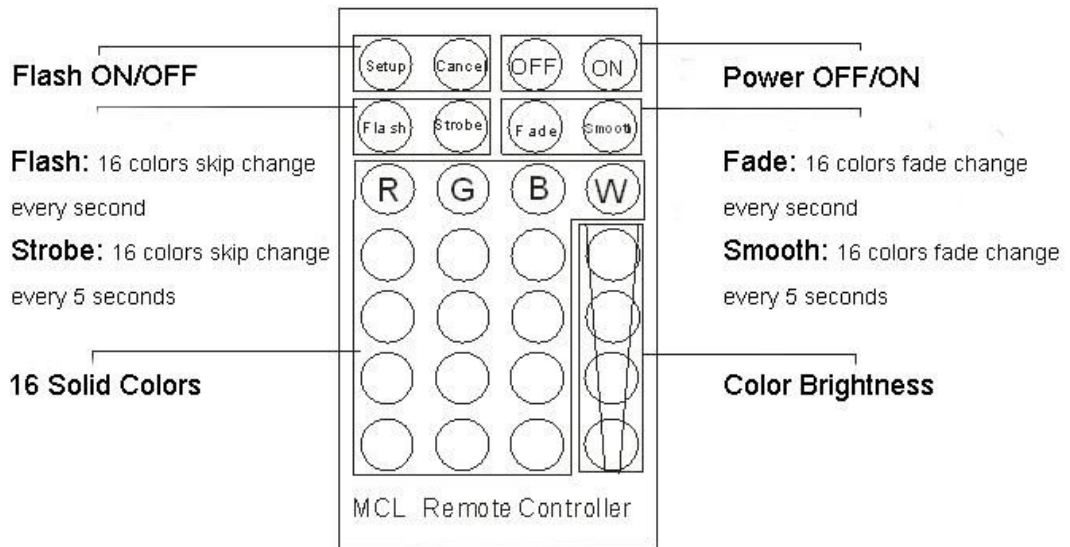

Instructions for the Remote: