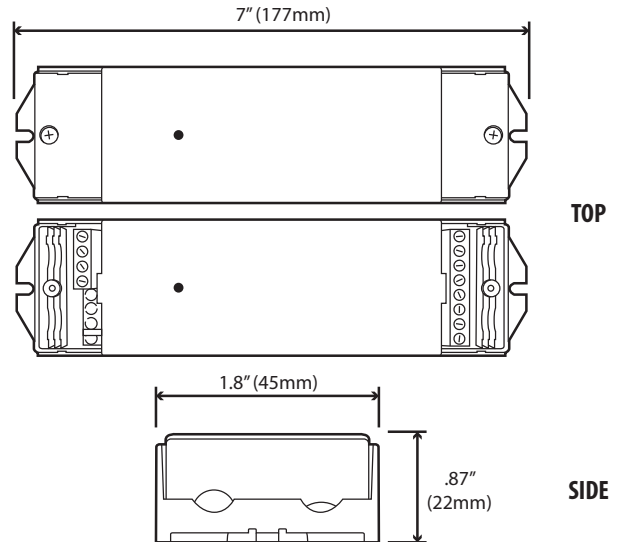

Technical Diagrams