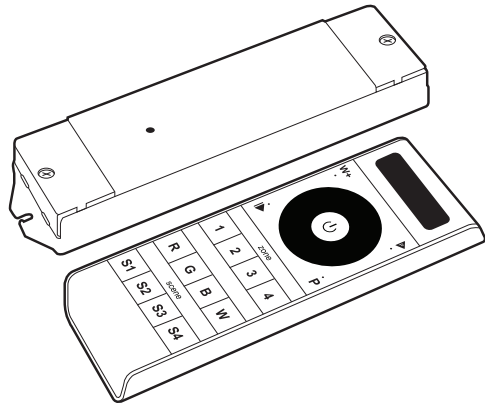

# PROGRAMMABLE 4-ZONE RGB-W WIRELESS LED CONTROLLER/REMOTE

SKU: SA-CTRL-RGBW-4Z

## Product Description

Solid Apollo's Programmable 4-Zone RGB-W Wireless LED Controller/Remote is an advanced control system for communicating with an unlimited number of controllers (one included) within 65 feet to control RGB-W fixtures in multiple areas/zones of your home and business. This programmable controller/remote can manage RGB-W LED fixtures in four different zones individually or simultaneously with its brightness and color touch pads and dedicated RGB-W buttons. Create your own color scenes/programs with 2 to 5 colors with the precise color-wheel. Your chosen colors can be easily programmed to play with flashing, fading, jumping, and strobing effects. The remote comes with 10 modifiable pre-saved color-changing programs and three pre-saved white tones. Easily assign and control four different zones/areas independently with the ability to turn on/off the LED fixtures for each zone, change colors or play scenes, and save up to four colors and brightness level for each zone. Thanks to built-in soft ramping technology, the controller dims and powers LED fixtures on/off in a smooth and steady manner. The remote comes with magnetic wall cradle that can be mounted to any wall with screws or 3M tape (both included).

• <b>Max Amp:</b>	Controller: 5A per Output
• <b>Warranty:</b>	3 Years
• <b>Weight:</b>	0.55 lb
• <b>Dimensions:</b>	Remote: 6"x2"x0.76"
	Controller: 7"x1.8"x0.9"
• <b>IP Rating:</b>	IP20

• <b>Control System:</b>	RF Wireless
• <b>Product Color:</b>	Remote: Black
	Controller: White
• <b>Working Temp:</b>	35 - 120F
• <b>Certifications:</b>	CE, RoHS
	Controller: UL Listed