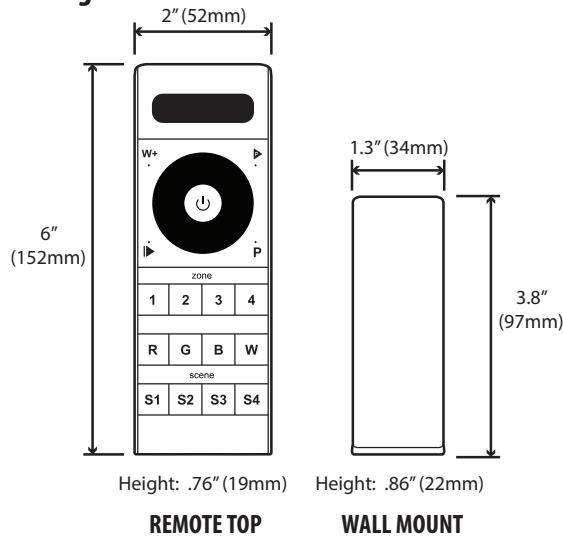

Technical Diagrams