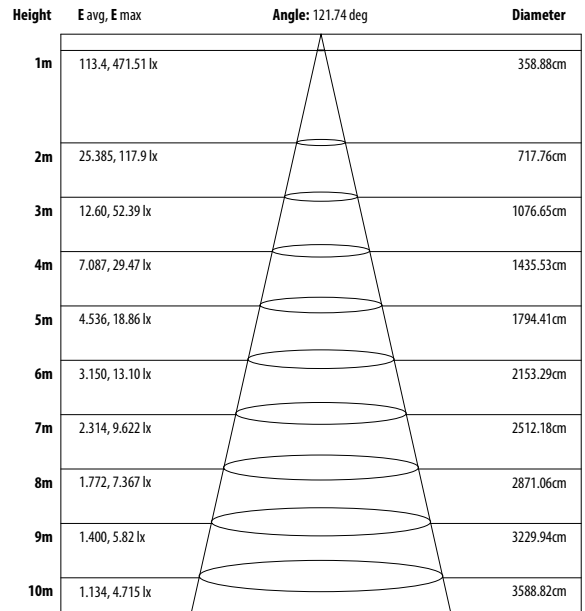

Note: The Curves indicate the illuminated area and the average illumination when the luminaire is at different distance.