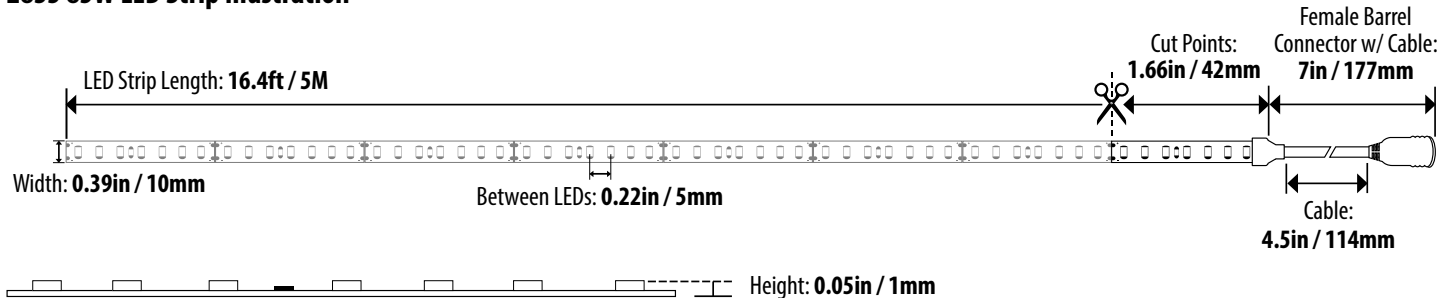

2835 85W LED Strip Illustration

Technical Information

Available LED Color	SKU#	Temp (K)	Total LEDs	Lumens / Ft.	Max Wattage	LED Type	Color Rendering Index	Minimum Cut
Super Warm White	SA-LS-PRO-SWW-2835-840-24V	2700K	840	451	85W	SMD 2835	92+	1.66in / 42mm
Warm White	SA-LS-PRO-WW-2835-840-24V	3100K	840	487	85W	SMD 2835	92+	1.66in / 42mm
Daylight White	SA-LS-PRO-DLW-2835-840-24V	4000K	840	492	85W	SMD 2835	92+	1.66in / 42mm
Natural White	SA-LS-PRO-NW-2835-840-24V	5000K	840	522	85W	SMD 2835	92+	1.66in / 42mm
White	SA-LS-PRO-W-2835-840-24V	6000K	840	552	85W	SMD 2835	92+	1.66in / 42mm