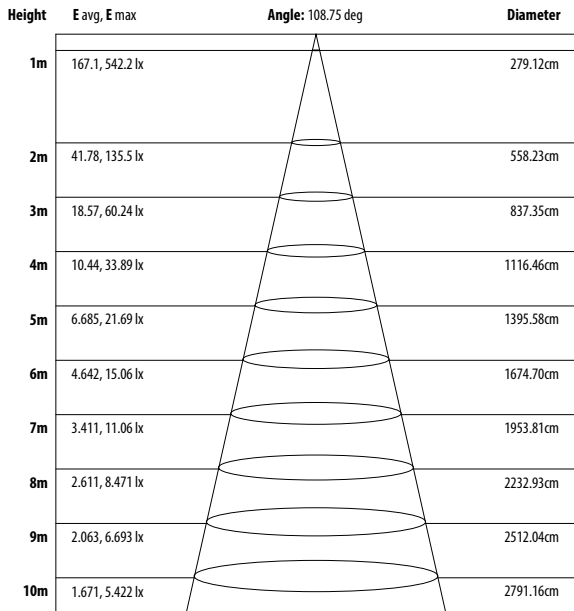

Note: The Curves indicate the illuminated area and the average illumination when the luminaire is at different distance.