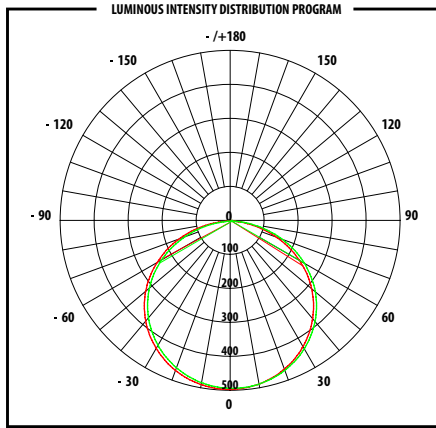

Quick Spec.

- **Fully Dimmable:** Yes
- **Voltage:** 24V DC
- **Total Wattage:** 85W
- **Beam Angle:** 120°
- **Certification:** ETL, CE, RoHS
- **PCB Width:** 10mm / 0.39in
- **Dimensions:** 196.8in x 0.39in x 0.05in
- **Working Temperature:** -40° to 122°F

2835 85W LED Strip Illustration

Technical Information

Available LED Color	SKU#	Temp (K)	Total LEDs	Lumens / Ft.	Max Wattage	LED Type	Color Rendering Index	Minimum Cut
Super Warm White	SA-LS-PRO-SWW-2835-840-24V	2700K	840	451	85W	SMD 2835	92+	1.66in / 42mm
Warm White	SA-LS-PRO-WW-2835-840-24V	3100K	840	487	85W	SMD 2835	92+	1.66in / 42mm
Daylight White	SA-LS-PRO-DLW-2835-840-24V	4000K	840	492	85W	SMD 2835	92+	1.66in / 42mm
Natural White	SA-LS-PRO-NW-2835-840-24V	5000K	840	522	85W	SMD 2835	92+	1.66in / 42mm
White	SA-LS-PRO-W-2835-840-24V	6000K	840	552	85W	SMD 2835	92+	1.66in / 42mm

DATA SHEET
PRO-LINE 2835 85W LED STRIP LIGHT PHOTOMETRICS

Super Warm White (2700K)

SKU: SA-LS-PRO-SWW-2835-840-24V

AVERAGE BEAM ANGLE (50%): **119.6 DEG**

UNIT: cd
 — CO / 180, 119.3
 — C90 / 270, 119.9

Warm White (3100K)