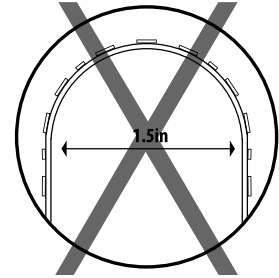

9. Power up and enjoy!

Note: If you have questions and concerns regarding the installation process. Please feel free to contact us at 425.582.7533. We will gladly assist you.

PRO-LINE 2835 85W LED STRIP LIGHT WARNINGS

Do not power LED Strip still coiled in spool.

Do not bend LED Strip sideways.

Do not bend LED strips to a diameter less than 1.5 inches.

Do not fold or crease LED Strip.

Do not twist LED Strip.

Do not cover LED Strip with anything other than LED Channel Diffusers.