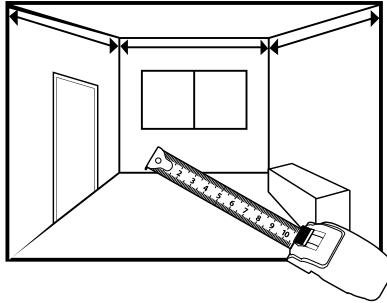

2. Determine the measurement of area where LED Strip Lights will be placed.