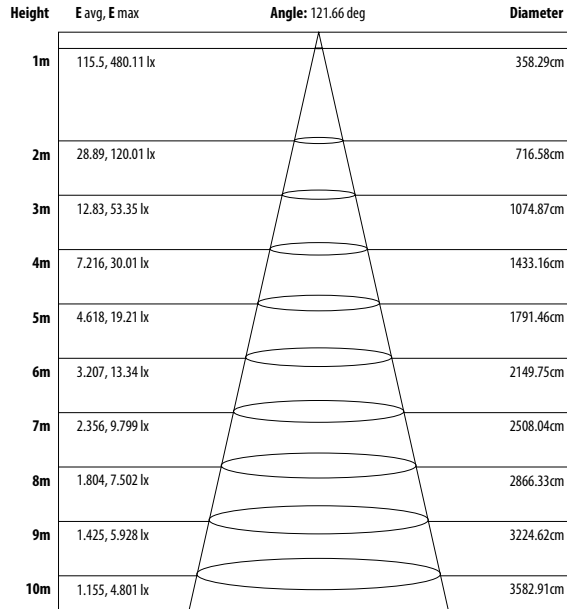

Note: The Curves indicate the illuminated area and the average illumination when the luminaire is at different distance.

PRO-LINE 2835 85W LED STRIP LIGHT PHOTOMETRICS

White (6000K)

SKU: SA-LS-PRO-W-2835-840-24V

AVERAGE BEAM ANGLE (50%): 121.8 DEG

UNIT: cd

— C0 / 180, 121.7

— C90 / 270, 121.9

DEG.		Luminous Intensity: cd					DEG.		
y	C0	C90	C180	C270	y	Zone	Total	%lum, lamp	
10	469.7	474.0	477.8	474.3	0-10	45.53	45.53	2.96, 2.96	
20	446.4	455.2	463.4	455.9	10-20	131.7	177.2	11.5, 11.5	
30	409.6	423.6	436.3	424.6	20-30	203.4	380.7	24.8, 24.8	
40	358.9	378.6	395.8	380.1	30-40	252.0	632.7	41.1, 41.1	
50	294.8	319.1	342.2	321.5	40-50	270.4	903.1	58.7, 58.7	
60	216.5	246.0	274.7	249.4	50-60	254.2	1157	75.3, 75.3	
70	127.9	160.7	195.2	164.6	60-70	203.1	1360	88.5, 88.5	
80	42.67	68.47	106.6	74.54	70-80	123.6	1484	96.5, 96.5	
90	4.248	4.054	28.40	7.691	80-90	40.95	1525	99.2, 99.2	
100	1.181	0.8589	1.353	0.8398	90-100	3.829	1529	99.4, 99.4	
110	1.401	1.197	1.031	1.203	100-110	1.149	1530	99.5, 99.5	
120	1.695	1.558	1.376	1.554	110-120	1.364	1531	99.6, 99.6	
130	2.002	1.877	1.721	1.892	120-130	1.532	1533	99.7, 99.7	
140	2.197	2.137	2.034	2.140	130-140	1.548	1534	99.8, 99.8	
150	2.444	2.372	2.285	2.350	140-150	1.409	1536	99.9, 99.9	
160	2.548	2.523	2.510	2.504	150-160	1.131	1537	99.9, 99.9	
170	2.654	2.617	2.654	2.595	160-170	0.7315	1538	100, 100	
180	2.701	2.676	2.701	2.657	170-180	0.2530	1538	100, 100	