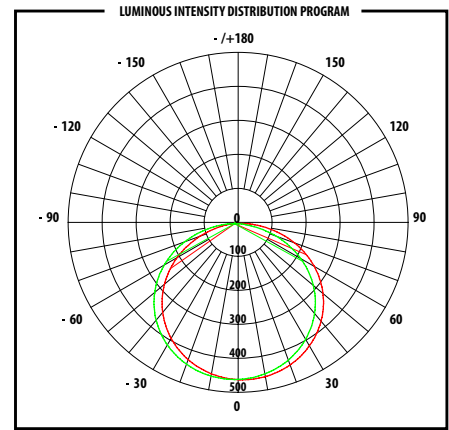

Quick Spec.

- **Fully Dimmable:** Yes
- **Voltage:** 24V DC
- **Total Wattage:** 85W
- **Beam Angle:** 120°
- **Certification:** ETL, CE, RoHS
- **PCB Width:** 10mm / 0.39in
- **Dimensions:** 196.8in x 0.39in x 0.05in
- **Working Temperature:** -40° to 122°F

DEG.	Luminous Intensity: cd							DEG.
y	CO	C90	C180	C270	y	Zone	Total	%lum, lamp
10	501.4	405.3	478.6	399.9	0-10	42.19	42.91	3, 3
20	491.5	390.3	446.3	380.1	10-20	123.8	166.7	11.7, 11.7
30	467.1	363.4	400.6	348.6	20-30	190.3	357.0	25, 25
40	428.3	324.8	342.1	306.0	30-40	234.2	591.1	41.4, 41.4
50	375.6	274.3	270.6	252.2	40-50	249.3	840.4	58.8, 58.8
60	309.1	212.5	187.7	188.0	50-60	232.3	1073	75.1, 75.1
70	229.9	141.3	97.79	116.6	60-70	183.9	1257	87.9, 87.9
80	140.5	66.81	22.63	46.28	70-80	112.6	1369	95.8, 95.8
90	53.26	9.074	1.705	2.445	80-90	43.36	1413	98.9, 98.9
100	3.641	0.8119	1.185	0.9053	90-100	7.753	1420	99.4, 99.4
110	0.9902	1.075	1.492	1.178	100-110	1.217	1422	99.5, 99.5
120	1.197	1.329	1.840	1.419	110-120	1.294	1423	99.6, 99.6
130	1.554	1.573	2.137	1.645	120-130	1.425	1424	99.7, 99.7
140	1.889	1.789	2.388	1.849	130-140	1.433	1426	99.8, 99.8
150	2.200	2.012	2.595	1.987	140-150	1.311	1427	99.9, 99.9
160	2.460	2.162	2.745	2.103	150-160	1.058	1428	99.9, 99.9
170	2.657	2.256	2.795	2.159	160-170	0.6859	1429	100, 100
180	2.789	2.347	2.798	2.203	170-180	0.2376	1429	100, 100

Note: The Curves indicate the illuminated area and the average illumination when the luminaire is at different distance.

PRO-LINE 2835 85W LED STRIP LIGHT PHOTOMETRICS

Daylight White (4000K)

SKU: SA-LS-PRO-DLW-2835-840-24V

AVERAGE BEAM ANGLE (50%): 120.5 DEG

UNIT: cd
 — C0 / 180, 121.1
 — C90 / 270, 119.9

Natural White (5000K)

SKU: SA-LS-PRO-NW-2835-840-24V

AVERAGE BEAM ANGLE (50%): 122.0 DEG

UNIT: cd
 — C0 / 180, 121.8
 — C90 / 270, 122.2