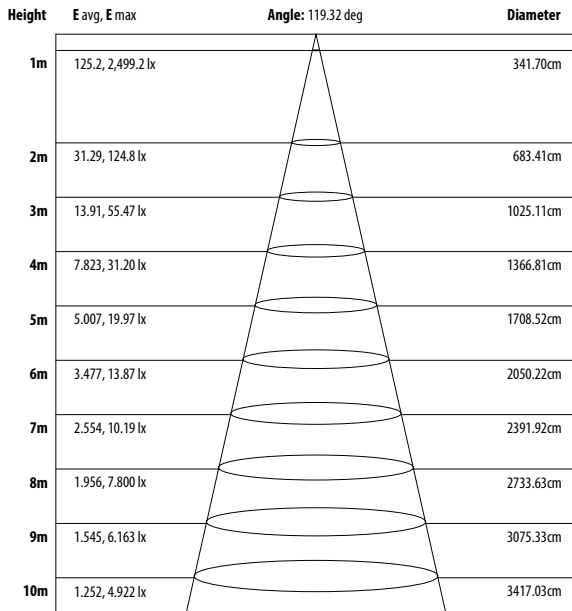

Note: The Curves indicate the illuminated area and the average illumination when the luminaire is at different distance.