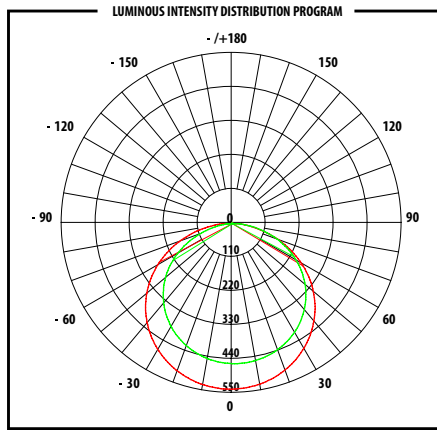

PRO-LINE 2835 85W LED STRIP LIGHT PHOTOMETRICS

Daylight White (4000K)

SKU: SA-LS-PRO-DLW-2835-840-24V

AVERAGE BEAM ANGLE (50%): 120.5 DEG

UNIT: cd
— C0 / 180, 121.1
— C90 / 270, 119.9