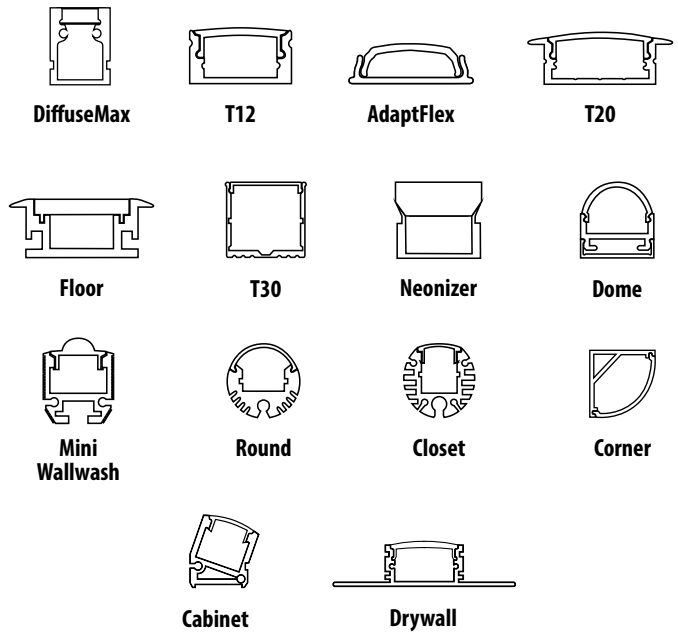

Note: The Curves indicate the illuminated area and the average illumination when the luminaire is at different distance.

Dimmers

Power Supplies

LED Strip Channels

PRO-LINE 2835 85W LED STRIP LIGHT INSTALLATION GUIDE

1. Determine where to install the Driver and optional Dimmer.

2. Determine the measurement of area where LED Strip Lights will be placed.

3. Determine how much wire needed (Driver to Dimmer, Dimmer to LED Strips).