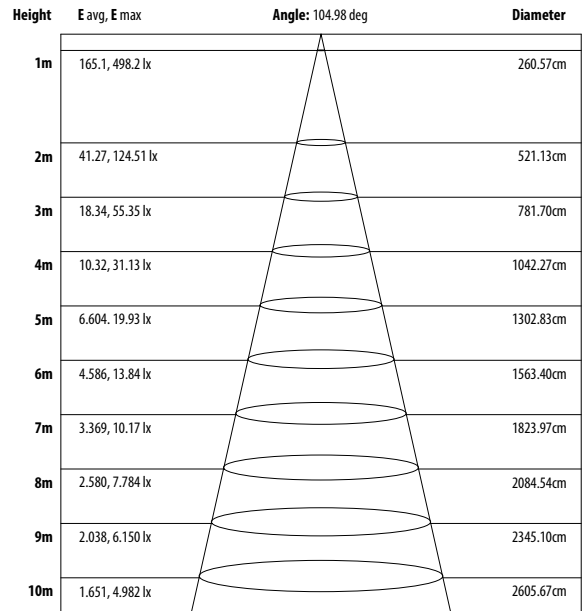

Note: The Curves indicate the illuminated area and the average illumination when the luminaire is at different distance.