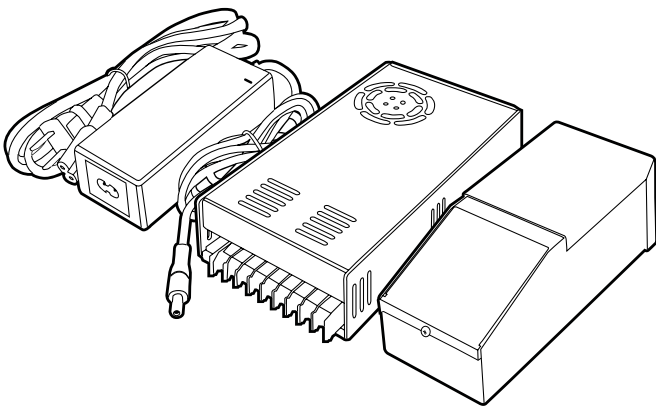

AVERAGE BEAM ANGLE (50%): 121.8 DEG

UNIT: cd

— C0 / 180, 121.7

— C90 / 270, 121.9

DEG.		Luminous Intensity: cd					DEG.		
y	C0	C90	C180	C270	y	Zone	Total	%lum, lamp	
10	469.7	474.0	477.8	474.3	0-10	45.53	45.53	2.96, 2.96	
20	446.4	455.2	463.4	455.9	10-20	131.7	177.2	11.5, 11.5	
30	409.6	423.6	436.3	424.6	20-30	203.4	380.7	24.8, 24.8	
40	358.9	378.6	395.8	380.1	30-40	252.0	632.7	41.1, 41.1	
50	294.8	319.1	342.2	321.5	40-50	270.4	903.1	58.7, 58.7	
60	216.5	246.0	274.7	249.4	50-60	254.2	1157	75.3, 75.3	
70	127.9	160.7	195.2	164.6	60-70	203.1	1360	88.5, 88.5	
80	42.67	68.47	106.6	74.54	70-80	123.6	1484	96.5, 96.5	
90	4.248	4.054	28.40	7.691	80-90	40.95	1525	99.2, 99.2	
100	1.181	0.8589	1.353	0.8398	90-100	3.829	1529	99.4, 99.4	
110	1.401	1.197	1.031	1.203	100-110	1.149	1530	99.5, 99.5	
120	1.695	1.558	1.376	1.554	110-120	1.364	1531	99.6, 99.6	
130	2.002	1.877	1.721	1.892	120-130	1.532	1533	99.7, 99.7	
140	2.197	2.137	2.034	2.140	130-140	1.548	1534	99.8, 99.8	
150	2.444	2.372	2.285	2.350	140-150	1.409	1536	99.9, 99.9	
160	2.548	2.523	2.510	2.504	150-160	1.131	1537	99.9, 99.9	
170	2.654	2.617	2.654	2.595	160-170	0.7315	1538	100, 100	
180	2.701	2.676	2.701	2.657	170-180	0.2530	1538	100, 100	

Note: The Curves indicate the illuminated area and the average illumination when the luminaire is at different distance.

Dimmers

Power Supplies

LED Strip Channels

PRO-LINE 2835 85W LED STRIP LIGHT INSTALLATION GUIDE