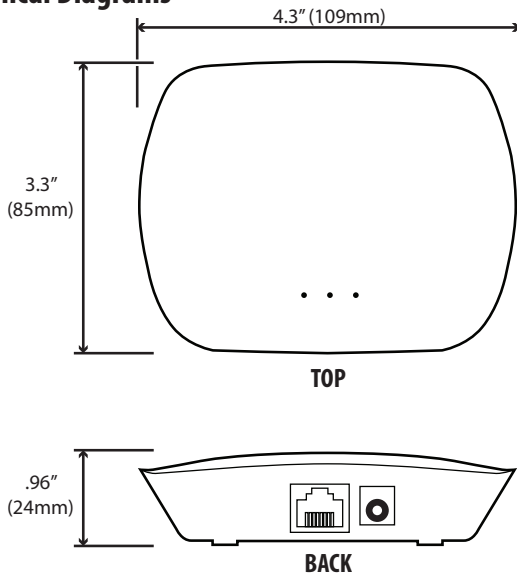

Technical Diagrams