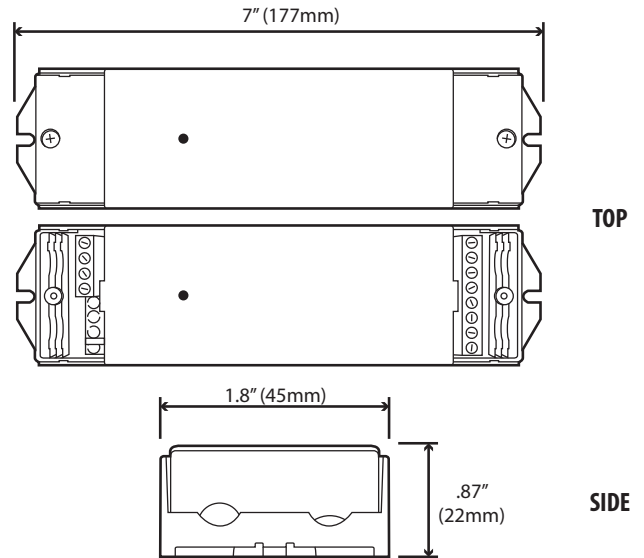

Technical Diagrams