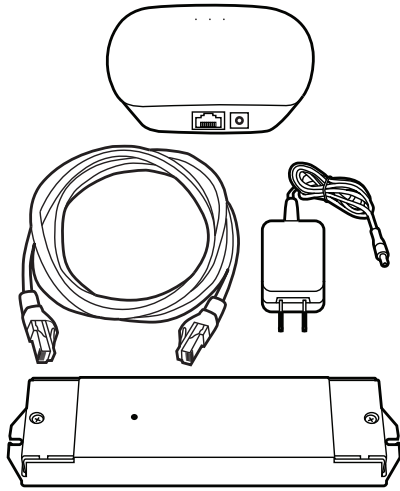

DATA SHEET

PRO-WIFI 8 ZONE LED CONTROLLER WITH APP

SKU: SA-CTRL-WIFI-V2

Product Description

Your smart-home dream just got better with Solid Apollo's new Pro-Wifi 8 Zone LED Controller that allows you to control LED fixtures over your home or business Wi-Fi through a mobile app. This amazing controller gives you full control of up to 8 different zones/areas in your home and business by using Solid Apollo's "EasyLighting" smartphone app. The user-friendly app offers so many great features that include: naming and controlling zones in your home or business, zone background image customization, defining type of lighting in each zone ie, single-color LED fixtures, color-changing LED fixtures (RGB and RGB-W), and dynamic-white or white-tunable fixtures, saving up to a total of 64 (8 per zone) different light scenes and recalling them anytime, and synchronizing color-changing LED fixtures with music or voice. Installation of Pro-Wifi 8 is simple; it connects directly to your router with a simple RJ45 cable (included) and requires absolutely no configuration. Once connected to the router, it can communicate with an unlimited number of controllers (one included) up to 65 feet away through your Wi-Fi to control your LED fixtures. The Pro-Wifi also has its own optional local Wi-fi that can be used to pair and control the LED fixtures in the absence of internet Wi-fi.

- **Warranty:** 3 Years
- **Weight:** 0.88 lb
- **Dimensions:** Hub: 3.3"x4.3"x0.96"
Controller: 7"x1.8"x0.87"
- **IP Rating:** IP20
- **Control System:** Wifi 2.4G

- **RGB Channels** 4 (5A Each)
- **Product Color:** White
- **Product Material:** High-Grade Plastic
- **Working Temp:** 32 - 104F
- **Certifications:** CE, RoHs, UL
Controller: UL Listed