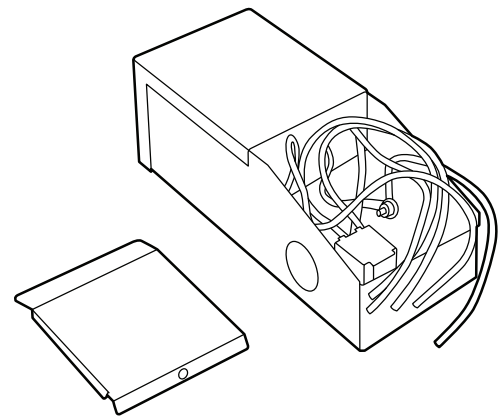

Technical Diagrams

Companion Products