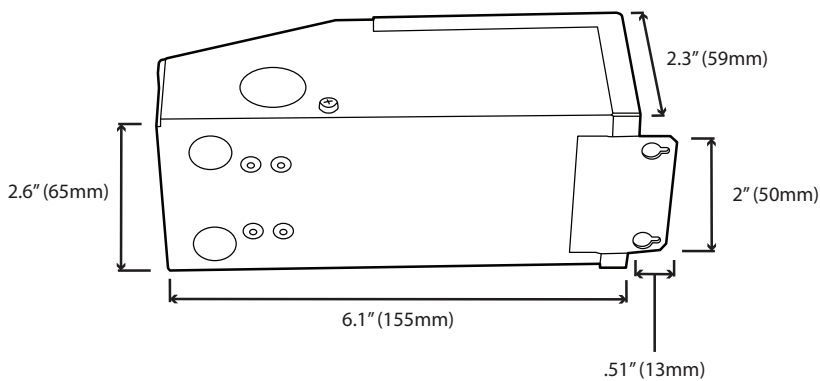

Technical Diagrams

Companion Products