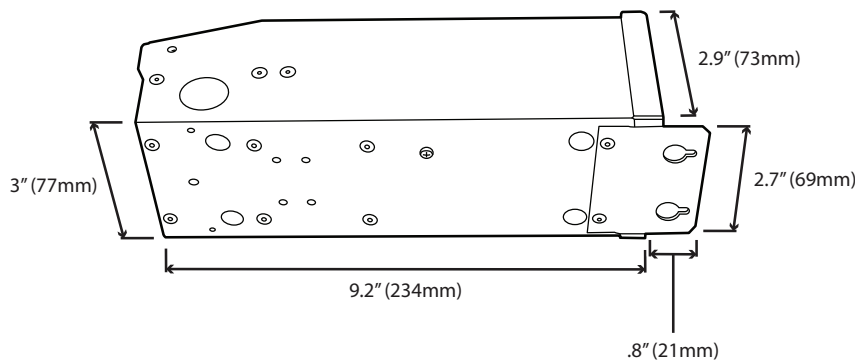

Technical Diagrams

Companion Products