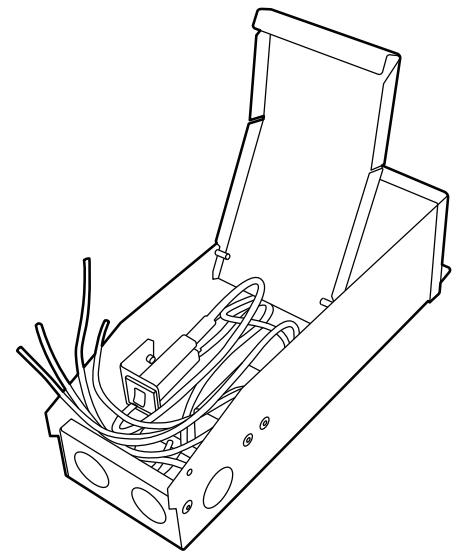

Technical Diagrams

Companion Products