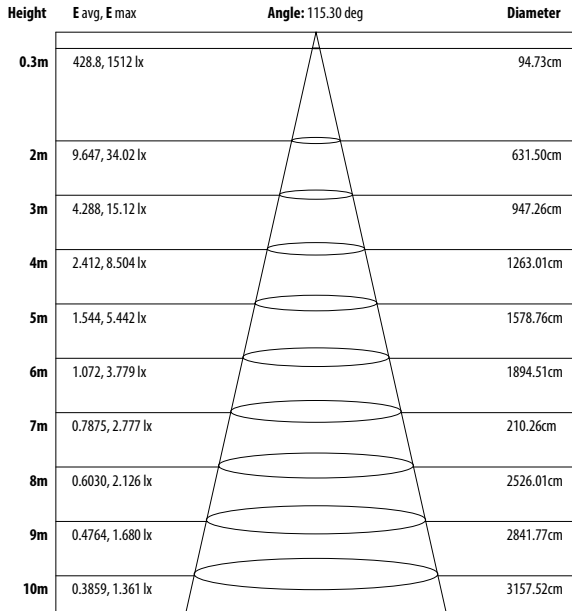

Note: The Curves indicate the illuminated area and the average illumination when the luminaire is at different distance.