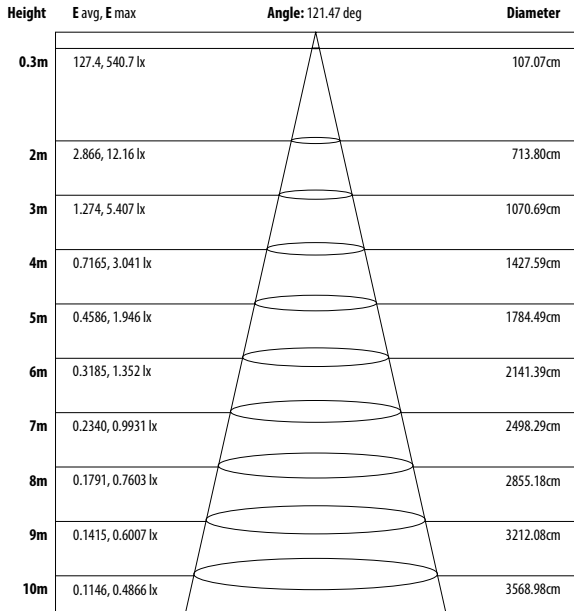

Note: The Curves indicate the illuminated area and the average illumination when the luminaire is at different distance.