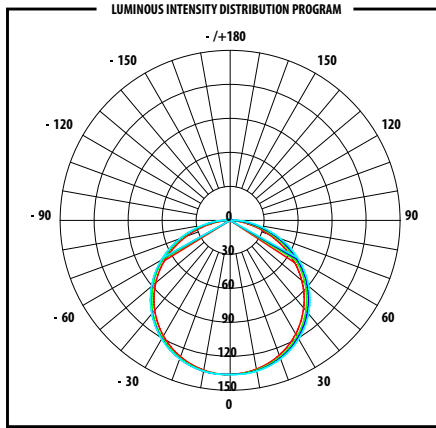

3528 24W LED STRIP LIGHT PHOTOMETRICS

Candlelight Warm White (2400K)

SKU: SA-LS-CWW-3528-300-24V

AVERAGE BEAM ANGLE (50%): 119.2 DEG

UNIT: cd

- C0 / 180, 115.3
- C30 / 210, 118.8
- C60 / 240, 120.9
- C90 / 270, 121.9