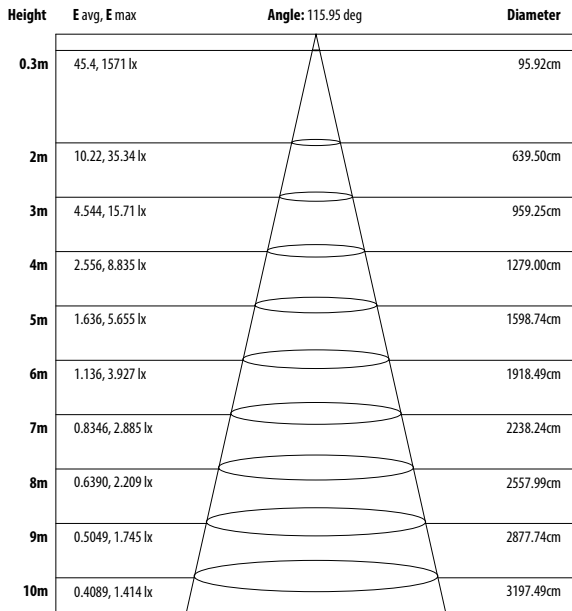

Note: The Curves indicate the illuminated area and the average illumination when the luminaire is at different distance.