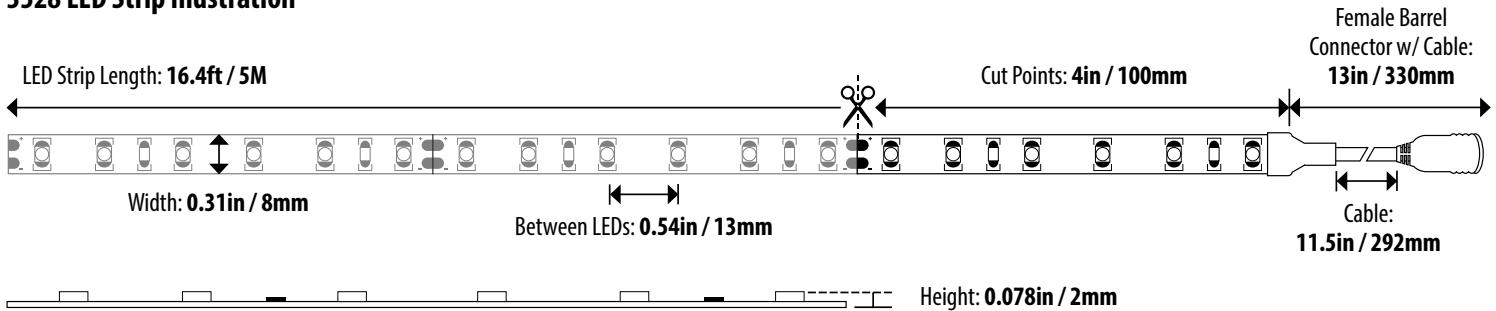

3528 LED Strip Illustration

Technical Information

Available LED Color	SKU#	Temp (K)	Total LEDs	Lumens / Ft.	Max Wattage	LED Type	Color Rendering Index	Minimum Cut
Candlelight Warm White	SA-LS-CLWW-3528-300-24V	2400K	300	>64	24W	SMD 3528	82+	4in / 100mm
Super Warm White	SA-LS-SWW-3528-300-24V	2700K	300	132	24W	SMD 3528	82+	4in / 100mm
Warm White	SA-LS-WW-3528-300-24V	3000K	300	142	24W	SMD 3528	82+	4in / 100mm
Neutral Warm White	SA-LS-NWW-3528-300-24V	3500K	300	151	24W	SMD 2835	82+	4in / 100mm
Daylight White	SA-LS-DLW-3528-300-24V	4000K	300	148	24W	SMD 3528	82+	4in / 100mm
Natural White	SA-LS-NW-3528-300-24V	5000K	300	141	24W	SMD 3528	82+	4in / 100mm
White	SA-LS-W-3528-300-24V	6000K	300	143	24W	SMD 3528	82+	4in / 100mm
Red	SA-LS-RE-3528-300-24V	N/A	300	N/A	24W	SMD 3528	N/A	4in / 100mm
Green	SA-LS-GR-3528-300-24V	N/A	300	N/A	24W	SMD 3528	N/A	4in / 100mm
Blue	SA-LS-BL-3528-300-24V	N/A	300	N/A	24W	SMD 3528	N/A	4in / 100mm
Amber	SA-LS-AM-3528-300-24V	2100K	300	N/A	24W	SMD 3528	N/A	4in / 100mm