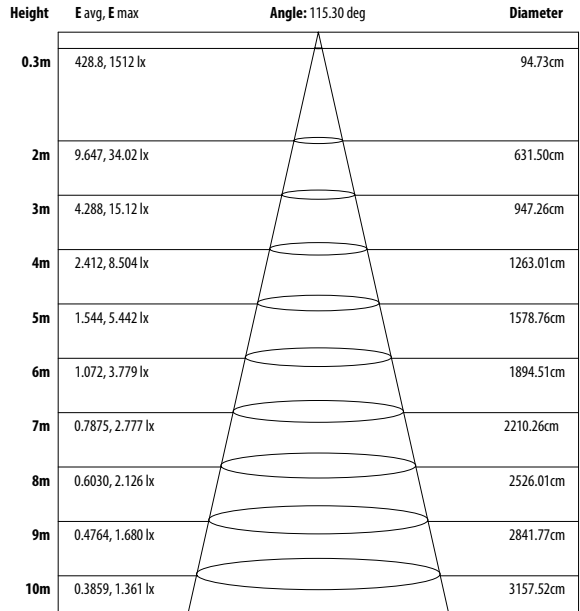

Note: The Curves indicate the illuminated area and the average illumination when the luminaire is at different distance.