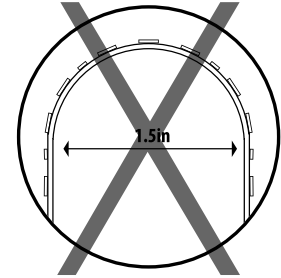

# 3528 24W LED STRIP LIGHT WARNINGS

**Do not** power LED Strip still coiled in spool.

**Do not** bend LED Strip sideways.

**Do not** bend LED strips to a diameter less than 1.5 inches.

**Do not** fold or crease LED Strip.