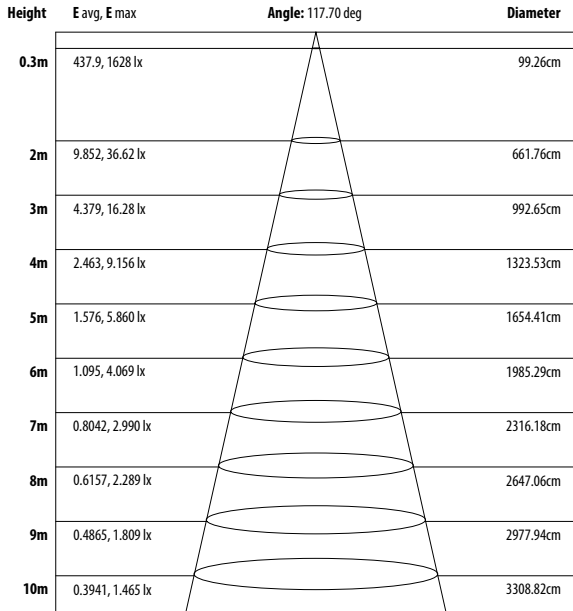

Note: The Curves indicate the illuminated area and the average illumination when the luminaire is at different distance.