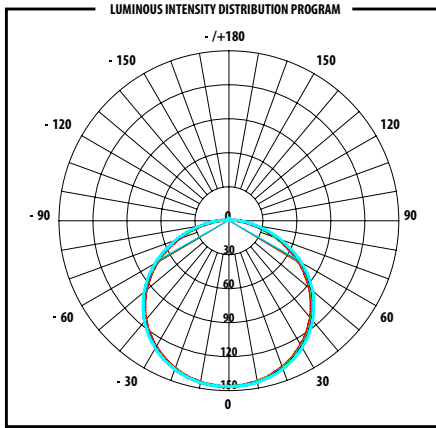

3528 24W LED STRIP LIGHT PHOTOMETRICS

Blue

SKU: SA-LS-BL-3528-300-24V

AVERAGE BEAM ANGLE (50%): 119.4 DEG

UNIT: cd

- C0 / 180, 117.7
- C30 / 210, 119.4
- C60 / 240, 120.1
- C90 / 270, 120.6