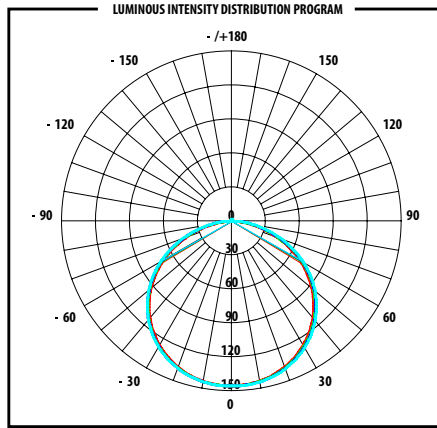

3528 24W LED STRIP LIGHT PHOTOMETRICS

Natural White (5000K)

SKU: SA-LS-NW-3528-300-24V

AVERAGE BEAM ANGLE (50%): 119.4 DEG

UNIT: cd

- C0 / 180, 117.7
- C30 / 210, 119.4
- C60 / 240, 120.1
- C90 / 270, 120.6