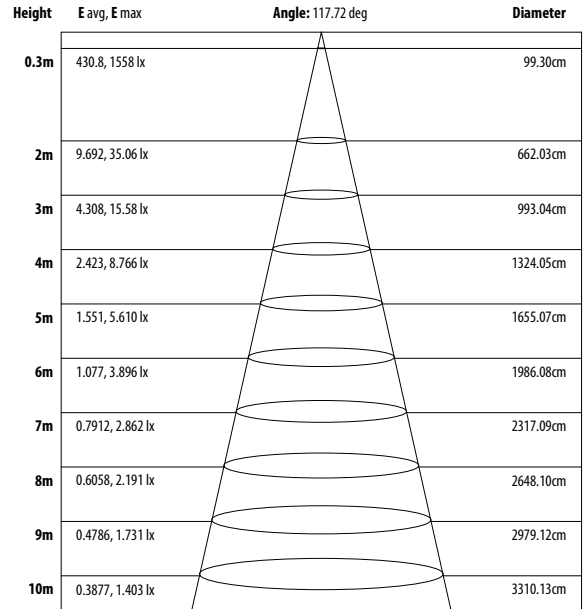

Note: The Curves indicate the illuminated area and the average illumination when the luminaire is at different distance.