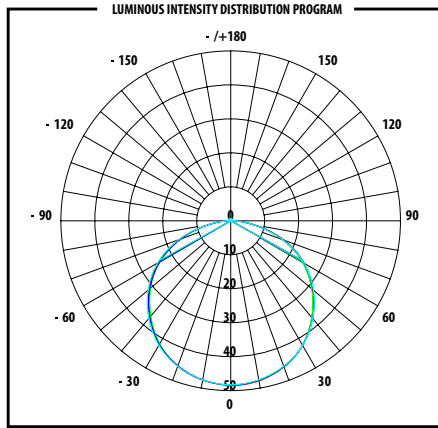

3528 24W LED STRIP LIGHT PHOTOMETRICS

Red

SKU: SA-LS-RE-3528-300-24V

AVERAGE BEAM ANGLE (50%): 121.0 DEG

UNIT: cd

- C0 / 180, 121.5
- C30 / 210, 120.2
- C60 / 240, 120.5
- C90 / 270, 121.8