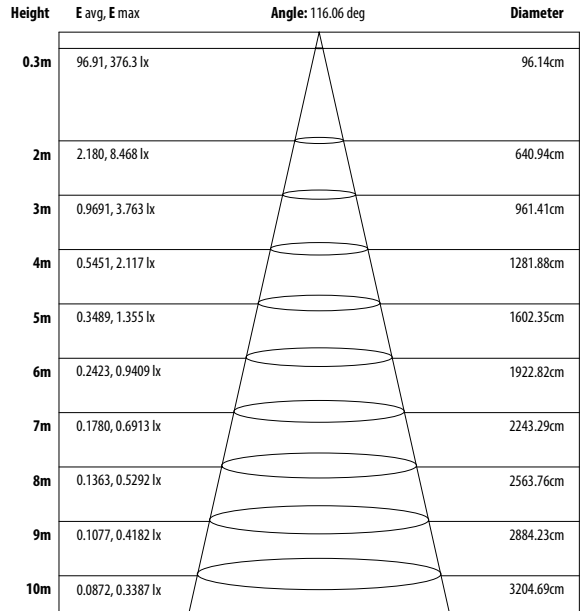

Note: The Curves indicate the illuminated area and the average illumination when the luminaire is at different distance.