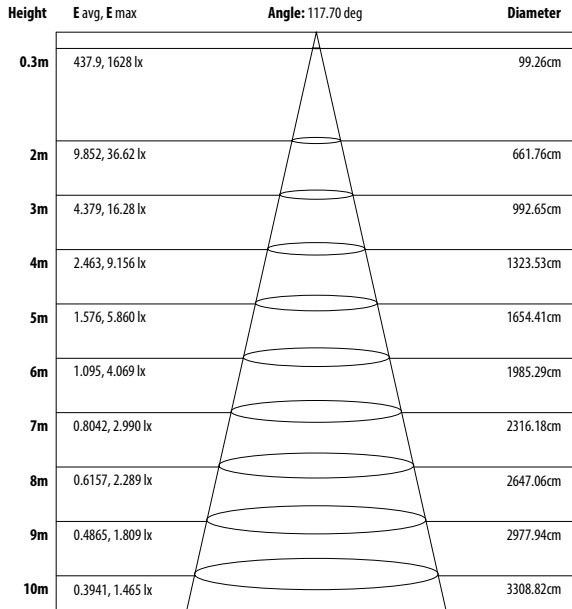

Note: The Curves indicate the illuminated area and the average illumination when the luminaire is at different distance.