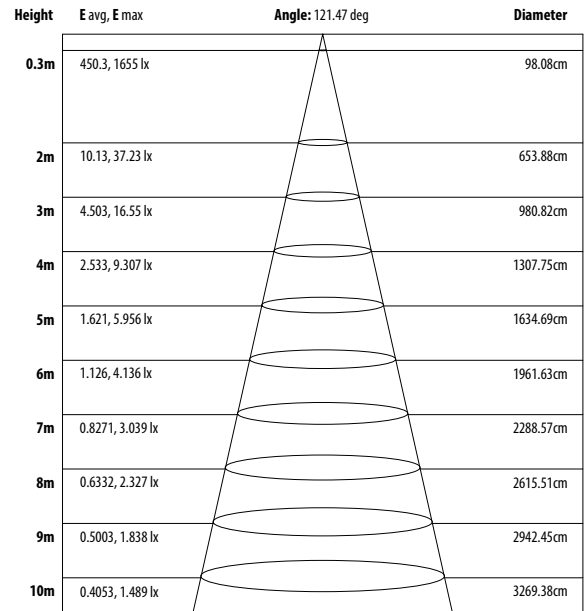

Note: The Curves indicate the illuminated area and the average illumination when the luminaire is at different distance.