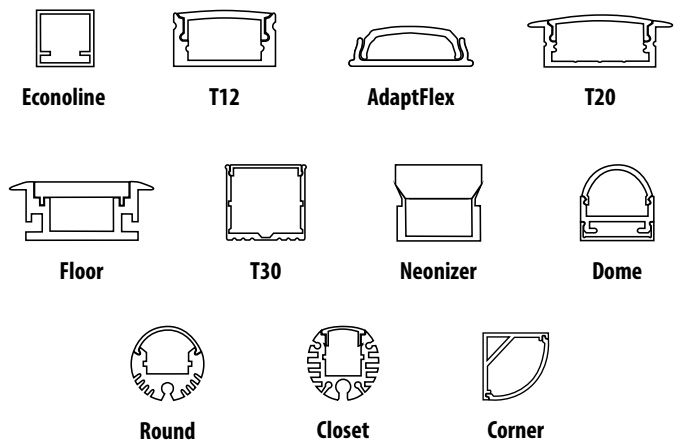

LED Strip Channels