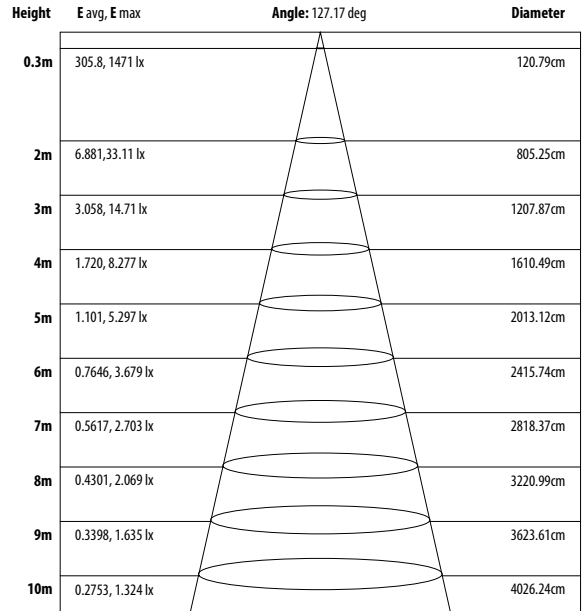

Note: The Curves indicate the illuminated area and the average illumination when the luminaire is at different distance.