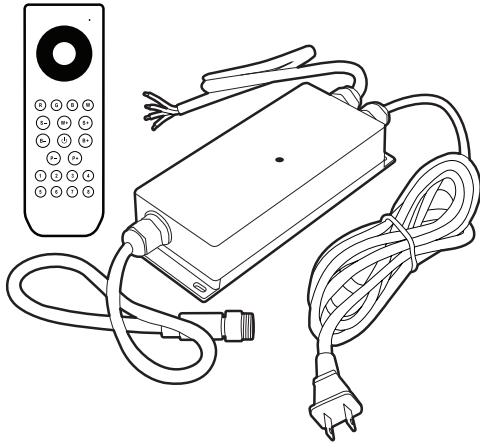

DATA SHEET

120V AC 8 ZONE WIRELESS WATERPROOF RGB CONTROLLER/REMOTE

SKU: LT-RGB-DRLS-RF

Product Description

Solid Apollo's 120V AC 8 Zone Wireless Waterproof RGB Controller/Remote is designed to be used with RGB LED lighting products that work at line voltage of 120V AC like our Driverless RGB LED strips and our RGB Neon LED. This state-of-the-art driverless controller is full of incredible and exciting feature never seen before in line voltage products. The 120V AC 8 Zone Wireless Waterproof RGB Controller/Remote lets you individually control up to eight different zones independently or in a group and is able to fine tune a selected color, adjust brightness levels, and apply 1 of 10 color changing programs throughout all zones or in a group. This set includes one wireless remote and one controller that will let you manage one zone. If you wish to manage more than one zone, you only need to add additional controllers that will enable you to independently control up to 8 different zones.

- Easily control up to 8 different zones individually or in group.
- Controls 3 Channels: RGB (Red, Green, and Blue)
- Color wheel with SenseControl™
- Brightness levels can be adjusted for each individual color/zone
- 10 Color Changing Programs with chase effects and fading effects through all zones
- On/Off switch of individual zones or all RGB LED lights
- Controller has waterproof casing for indoor/outdoor use, IP rating of 67
- High Voltage applications (100-240VAC)
- Wireless range of up to 100ft
- Memory Function
- Intelligent Channel Assignment

Quick Spec.

• Dimmable:	Yes, by remote	• Weight:	2.35 lb	• RGB Channels:	3
• Input Voltage:	Controller: 120-240VAC	• Dimensions:	Remote: 5.2"x1.7"x0.77" Controller: 7"x3"x1.5"	• Product Color:	White
• Max Amp:	Controller: 5A	• IP Rating:	IP67	• Working Temp:	-4 - 122F
• Warranty:	3 Years			• Certifications:	CE, RoHS