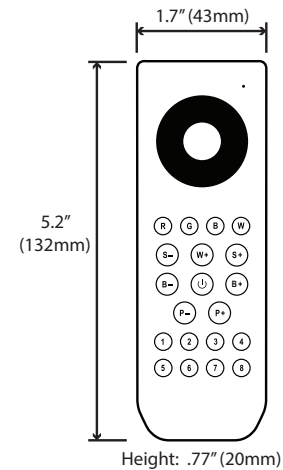

REMOTE FRONT

Companion Products