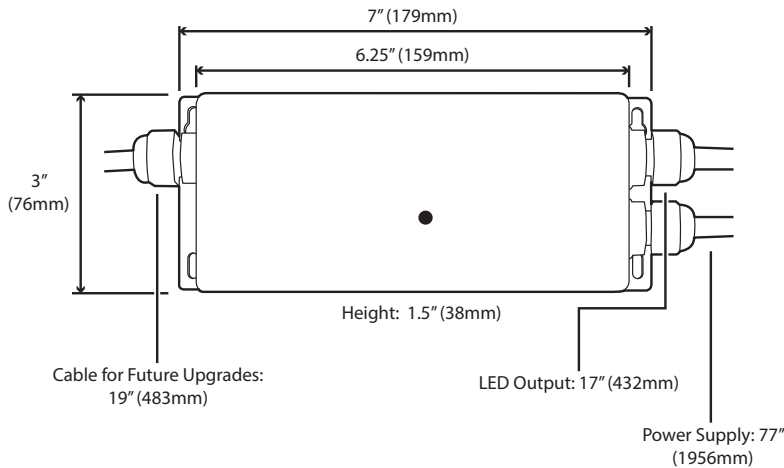

Technical Diagrams

CONTROLLER TOP