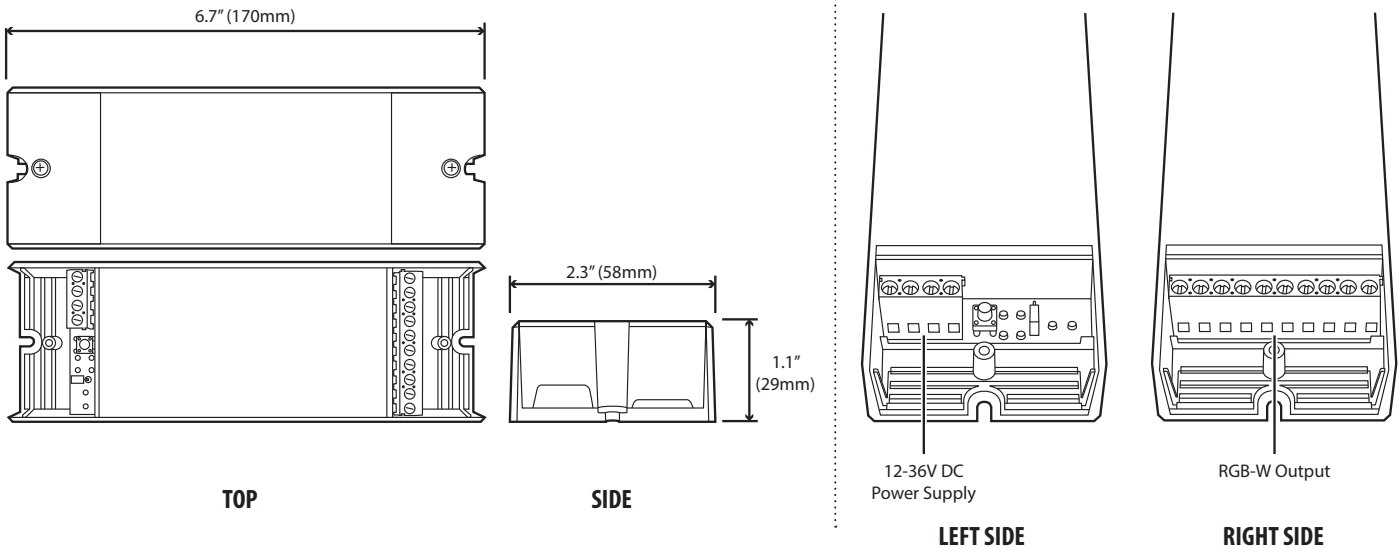

Technical Diagrams

Companion Products