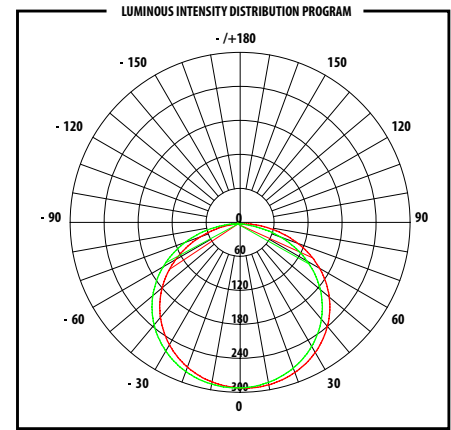

Quick Spec.

- | | |
|------------------------------|--|
| • Fully Dimmable: Yes | • Certification: ETL, CE, RoHS |
| • Voltage: 24V DC | • PCB Width: 8mm / 0.31in |
| • Total Wattage: 50W | • Dimensions: 196.8in x 0.31in x 0.06in |
| • Beam Angle: 120° | • Working Temperature: -40° to 122°F |

DEG.	Luminous Intensity: cd							DEG.
y	C0	C90	C180	C270	y	Zone	Total	%lum, lamp
10	270.6	272.7	273.5	272.5	0-10	26.18	26.18	3.01, 3.01
20	257.3	261.2	263.3	260.8	10-20	75.55	101.7	11.7, 11.7
30	236.4	241.9	245.1	241.6	20-30	116.2	217.9	25.25
40	207.7	215.0	219.4	214.8	30-40	143.1	361.0	41.5, 41.5
50	171.8	180.3	185.8	180.6	40-50	152.6	513.6	59.59
60	129.0	138.5	146.0	139.4	50-60	142.7	656.4	75.4, 75.4
70	80.92	90.43	99.55	92.10	60-70	113.7	770.1	88.5, 88.5
80	33.69	38.74	50.66	42.25	70-80	69.44	839.5	96.5, 96.5
90	5.316	2.723	12.20	5.445	80-90	23.40	862.9	99.2, 99.2
100	0.6497	0.4421	1.119	0.4355	90-100	2.339	865.3	99.4, 99.4
110	0.6298	0.6394	0.6207	0.6360	100-110	0.6113	865.9	99.5, 99.5
120	0.8302	0.8400	0.7834	0.8428	110-120	0.7206	866.6	99.6, 99.6
130	1.025	1.025	0.9715	1.050	120-130	0.8261	867.4	99.7, 99.7
140	1.169	1.191	1.153	1.191	130-140	0.8519	868.3	99.8, 99.8
150	1.328	1.329	1.307	1.319	140-150	0.7831	869.1	99.9, 99.9
160	1.425	1.423	1.429	1.404	150-160	0.6341	869.7	99.9, 99.9
170	1.492	1.479	1.501	1.479	160-170	0.4114	870.1	100, 100
180	1.517	1.514	1.507	1.505	170-180	0.1429	870.2	100, 100

Note: The Curves indicate the illuminated area and the average illumination when the luminaire is at different distance.

PRO-LINE 2835 50W LED STRIP LIGHT PHOTOMETRICS

Daylight White (4000K)

SKU: SA-LS-PRO-DLW-2835-490-24V

AVERAGE BEAM ANGLE (50%): 121.3 DEG

UNIT: cd
 — CO / 180, 121.1
 — C90 / 270, 121.6

Natural White (5000K)

SKU: SA-LS-PRO-NW-2835-490-24V

AVERAGE BEAM ANGLE (50%): 122.2 DEG

UNIT: cd
 — CO / 180, 122.0
 — C90 / 270, 122.4