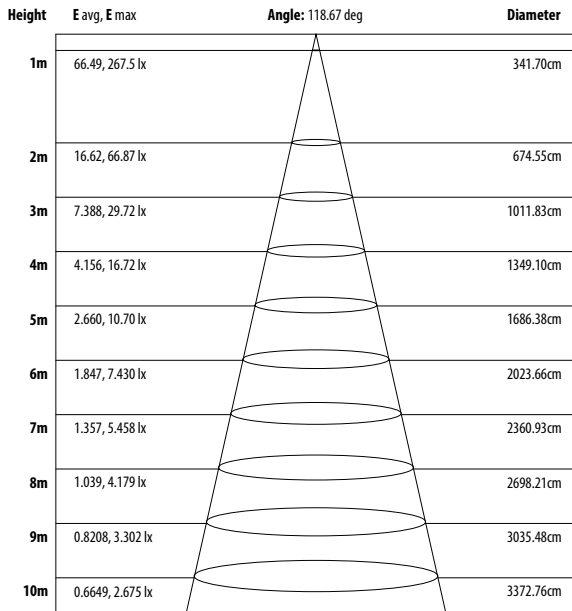

Note: The Curves indicate the illuminated area and the average illumination when the luminaire is at different distance.