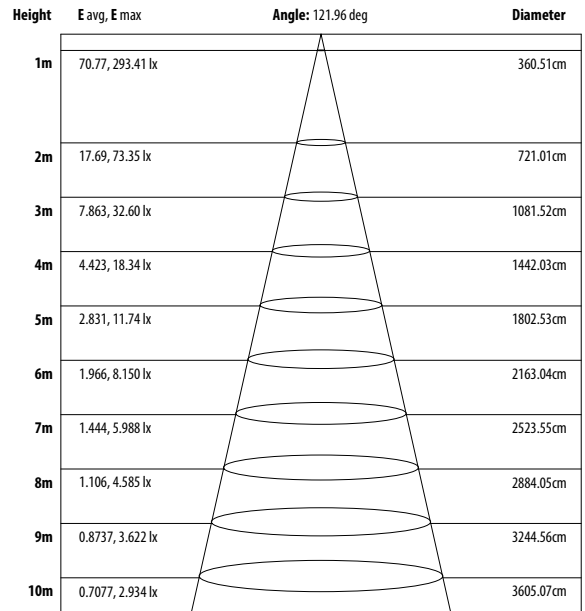

Note: The Curves indicate the illuminated area and the average illumination when the luminaire is at different distance.