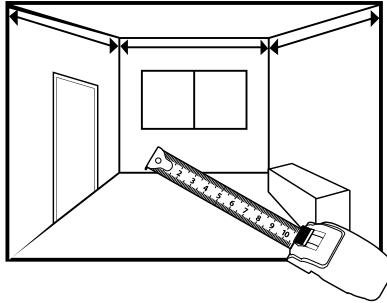

LED Strip Channels

PRO-LINE 2835 50W LED STRIP LIGHT INSTALLATION GUIDE

1. Determine where to install the Driver and optional Dimmer.

2. Determine the measurement of area where LED Strip Lights will be placed.