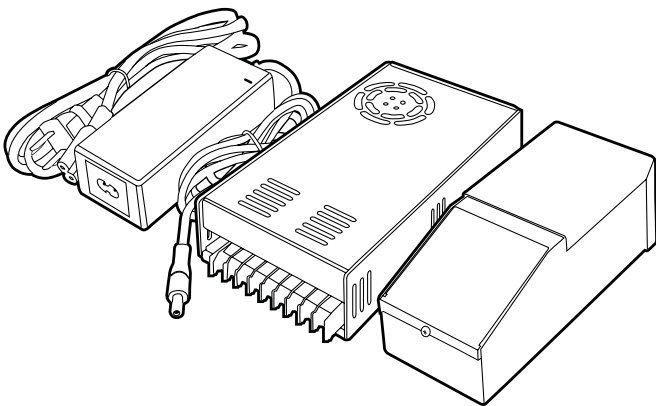

Note: The Curves indicate the illuminated area and the average illumination when the luminaire is at different distance.

PRO-LINE 2835 50W LED STRIP LIGHT ACCESSORIES

Dimmers

LED Strip Connectors

Power Supplies

LED Strip Channels

PRO-LINE 2835 50W LED STRIP LIGHT INSTALLATION GUIDE

1. Determine where to install the Driver and optional Dimmer.

2. Determine the measurement of area where LED Strip Lights will be placed.