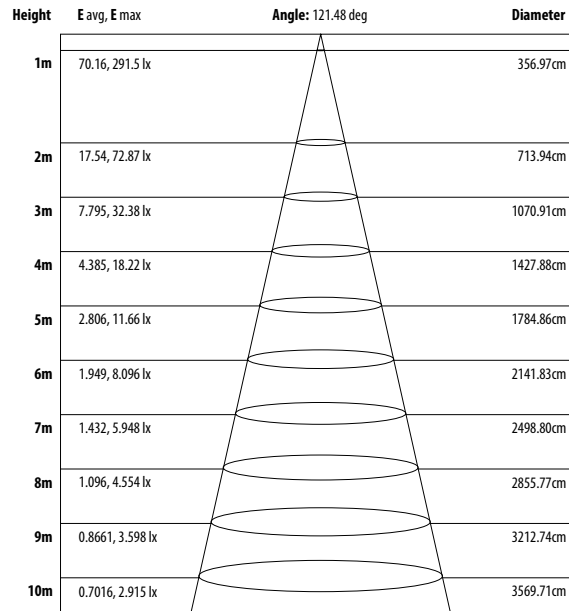

Note: The Curves indicate the illuminated area and the average illumination when the luminaire is at different distance.

PRO-LINE 2835 50W LED STRIP LIGHT PHOTOMETRICS

White (6000K)

SKU: SA-LS-PRO-W-2835-490-24V

AVERAGE BEAM ANGLE (50%): 121.6 DEG

UNIT: cd

— C0 / 180, 121.5

— C90 / 270, 121.8

DEG.		Luminous Intensity: cd					DEG.		
y	C0	C90	C180	C270	y	Zone	Total	%lum, lamp	
10	289.0	287.8	286.5	288.0	0-10	27.65	27.65	2.97, 2.97	
20	278.9	276.6	274.1	276.9	10-20	80.01	107.7	11.5, 11.5	
30	260.6	257.2	253.7	257.9	20-30	123.6	231.3	24.8, 24.8	
40	234.0	229.8	225.2	231.0	30-40	153.2	384.4	41.2, 41.2	
50	198.7	193.9	188.4	195.5	40-50	164.4	548.8	58.9, 58.9	
60	155.0	148.6	143.8	151.7	50-60	154.4	703.2	75.4, 75.4	
70	103.8	96.55	92.45	100.5	60-70	123.3	826.5	88.6, 88.6	
80	49.47	40.97	39.99	46.05	70-80	75.07	901.6	96.7, 96.7	
90	9.288	1.872	5.527	4.859	80-90	23.86	925.4	99.2, 99.2	
100	0.6457	0.5015	0.7113	0.4821	90-100	1.713	927.1	99.4, 99.4	
110	0.6361	0.7082	0.7210	0.6893	100-110	0.6644	927.8	99.5, 99.5	
120	0.8393	0.9152	0.9121	0.8961	110-120	0.7790	928.6	99.6, 99.6	
130	1.043	1.125	1.122	1.106	120-130	0.8930	929.5	99.7, 99.7	
140	1.194	1.279	1.291	1.303	130-140	0.9153	930.4	99.8, 99.8	
150	1.366	1.423	1.429	1.391	140-150	0.8385	931.2	99.9, 99.9	
160	1.488	1.514	1.545	1.485	150-160	0.6745	931.9	99.9, 99.9	
170	1.548	1.570	1.608	1.542	160-170	0.4372	932.3	100, 100	
180	1.604	1.604	1.608	1.601	170-180	0.1508	932.5	100, 100	