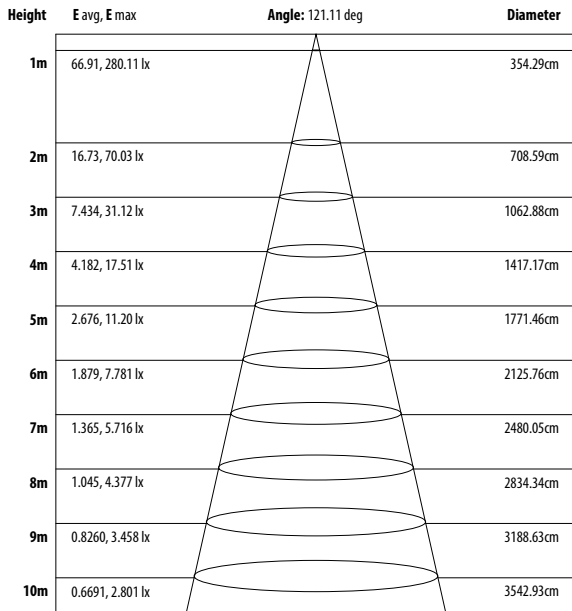

Note: The Curves indicate the illuminated area and the average illumination when the luminaire is at different distance.