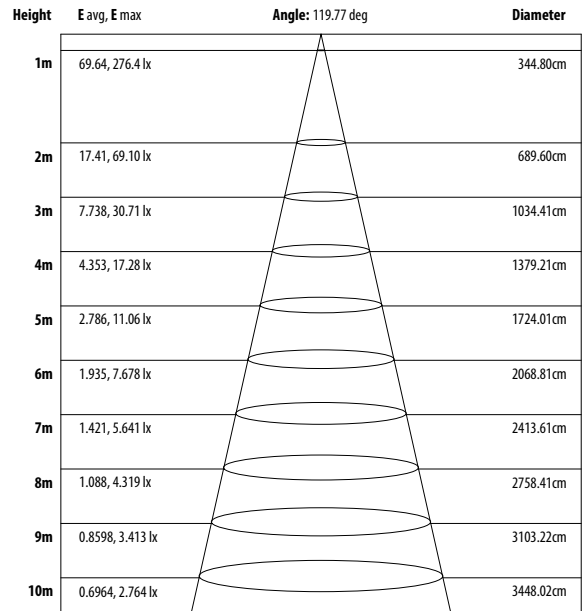

Note: The Curves indicate the illuminated area and the average illumination when the luminaire is at different distance.