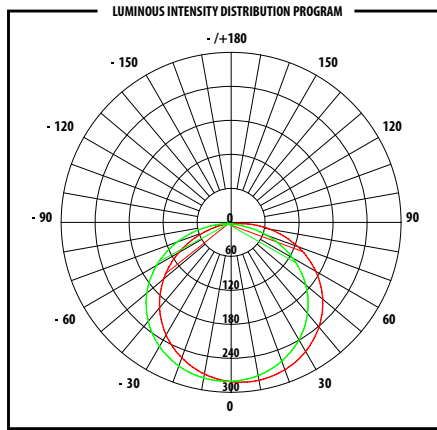

PRO-LINE 2835 50W LED STRIP LIGHT PHOTOMETRICS

Daylight White (4000K)

SKU: SA-LS-PRO-DLW-2835-490-24V

AVERAGE BEAM ANGLE (50%): 121.3 DEG

UNIT: cd
— CO / 180, 121.1
— C90 / 270, 121.6