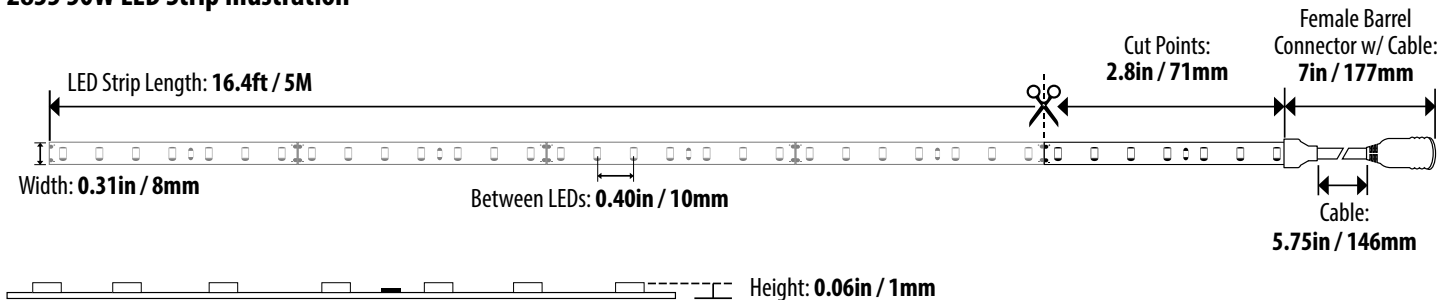

2835 50W LED Strip Illustration

Technical Information

Available LED Color	SKU#	Temp (K)	Total LEDs	Lumens / Ft.	Max Wattage	LED Type	Color Rendering Index	Minimum Cut
Super Warm White	SA-LS-PRO-SWW-2835-490-24V	2700K	490	275	50W	SMD 2835	92+	2.81in / 71mm
Warm White	SA-LS-PRO-WW-2835-490-24V	3100K	490	287	50W	SMD 2835	92+	2.81in / 71mm
Daylight White	SA-LS-PRO-DLW-2835-490-24V	4000K	490	305	50W	SMD 2835	92+	2.81in / 71mm
Natural White	SA-LS-PRO-NW-2835-490-24V	5000K	490	317	50W	SMD 2835	92+	2.81in / 71mm
White	SA-LS-PRO-W-2835-490-24V	6000K	490	329	50W	SMD 2835	92+	2.81in / 71mm