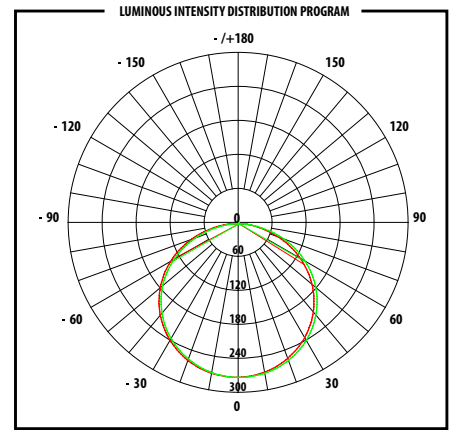

Warm White (3100K)

SKU: SA-LS-PRO-WW-2835-490-24V

AVERAGE BEAM ANGLE (50%): 120.0 DEG

UNIT: cd
— C0 / 180, 119.8
— C90 / 270, 120.3

DEG.	Luminous Intensity: cd							DEG.
y	C0	C90	C180	C270	y	Zone	Total	%lum, lamp
10	267.3	259.2	259.3	257.8	0-10	25.09	25.09	2.94, 2.94
20	259.5	248.8	243.8	246.0	10-20	72.35	97.44	11.4, 11.4
30	244.1	231.1	220.8	226.9	20-30	111.2	208.6	24.5, 24.5
40	221.0	205.9	190.8	200.5	30-40	136.7	345.3	40.5, 40.5
50	190.3	173.3	153.6	167.2	40-50	145.5	490.8	57.5, 57.5
60	152.9	134.2	111.3	127.4	50-60	135.8	626.6	73.5, 73.5
70	111.4	89.11	68.31	82.00	60-70	108.6	735.2	86.2, 86.2
80	72.38	40.91	37.68	35.11	70-80	70.39	805.6	94.5, 94.5
90	37.15	3.189	16.68	2.870	80-90	31.83	837.5	98.2, 98.2
100	9.947	0.4200	4.839	0.4512	90-100	9.558	847.0	99.3, 99.3
110	0.6198	0.6017	0.7335	0.6296	100-110	1.715	848.7	99.5, 99.5
120	0.6860	0.7898	0.9122	0.8082	110-120	0.7064	849.4	99.6, 99.6
130	0.8428	0.9620	1.081	1.003	120-130	0.7928	850.2	99.7, 99.7
140	1.021	1.116	1.225	1.144	130-140	0.8126	851.0	99.8, 99.8
150	1.181	1.250	1.344	1.263	140-150	0.7488	851.8	99.8, 99.9
160	1.303	1.344	1.435	1.341	150-160	0.6060	852.4	99.9, 99.9
170	1.391	1.404	1.476	1.398	160-170	0.3944	852.8	100, 100
180	1.488	1.438	1.488	1.423	170-180	0.1363	852.9	100, 100

DEG.	Luminous Intensity: cd							DEG.
y	C0	C90	C180	C270	y	Zone	Total	%lum, lamp
10	270.6	272.7	273.5	272.5	0-10	26.18	26.18	3.01, 3.01
20	257.3	261.2	263.3	260.8	10-20	75.55	101.7	11.7, 11.7
30	236.4	241.9	245.1	241.6	20-30	116.2	217.9	25.25
40	207.7	215.0	219.4	214.8	30-40	143.1	361.0	41.5, 41.5
50	171.8	180.3	185.8	180.6	40-50	152.6	513.6	59.59
60	129.0	138.5	146.0	139.4	50-60	142.7	656.4	75.4, 75.4
70	80.92	90.43	99.55	92.10	60-70	113.7	770.1	88.5, 88.5
80	33.69	38.74	50.66	42.25	70-80	69.44	839.5	96.5, 96.5
90	5.316	2.723	12.20	5.445	80-90	23.40	862.9	99.2, 99.2
100	0.6497	0.4421	1.119	0.4355	90-100	2.339	865.3	99.4, 99.4
110	0.6298	0.6394	0.6207	0.6360	100-110	0.6113	865.9	99.5, 99.5
120	0.8302	0.8400	0.7834	0.8428	110-120	0.7206	866.6	99.6, 99.6
130	1.025	1.025	0.9715	1.050	120-130	0.8261	867.4	99.7, 99.7
140	1.169	1.191	1.153	1.191	130-140	0.8519	868.3	99.8, 99.8
150	1.328	1.329	1.307	1.319	140-150	0.7831	869.1	99.9, 99.9
160	1.425	1.423	1.429	1.404	150-160	0.6341	869.7	99.9, 99.9
170	1.492	1.479	1.501	1.479	160-170	0.4114	870.1	100, 100
180	1.517	1.514	1.507	1.505	170-180	0.1429	870.2	100, 100