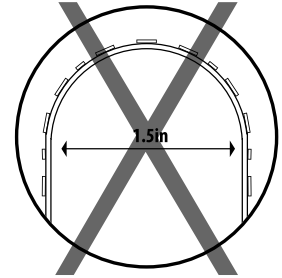

PRO-LINE 2835 50W LED STRIP LIGHT WARNINGS

Do not power LED Strip still coiled in spool.

Do not bend LED Strip sideways.

Do not bend LED strips to a diameter less than 1.5 inches.

Do not fold or crease LED Strip.