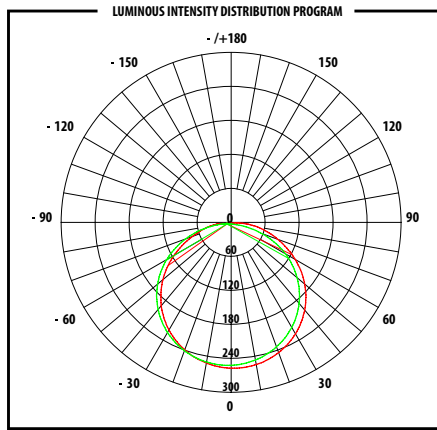

Quick Spec.

- | | |
|------------------------------|--|
| • Fully Dimmable: Yes | • Certification: ETL, CE, RoHS |
| • Voltage: 24V DC | • PCB Width: 8mm / 0.31in |
| • Total Wattage: 50W | • Dimensions: 196.8in x 0.31in x 0.06in |
| • Beam Angle: 120° | • Working Temperature: -40° to 122°F |

2835 50W LED Strip Illustration

Technical Information

Available LED Color	SKU#	Temp (K)	Total LEDs	Lumens / Ft.	Max Wattage	LED Type	Color Rendering Index	Minimum Cut
Super Warm White	SA-LS-PRO-SWW-2835-490-24V	2700K	490	275	50W	SMD 2835	92+	2.81in / 71mm
Warm White	SA-LS-PRO-WW-2835-490-24V	3100K	490	287	50W	SMD 2835	92+	2.81in / 71mm
Daylight White	SA-LS-PRO-DLW-2835-490-24V	4000K	490	305	50W	SMD 2835	92+	2.81in / 71mm
Natural White	SA-LS-PRO-NW-2835-490-24V	5000K	490	317	50W	SMD 2835	92+	2.81in / 71mm
White	SA-LS-PRO-W-2835-490-24V	6000K	490	329	50W	SMD 2835	92+	2.81in / 71mm

PRO-LINE 2835 50W LED STRIP LIGHT PHOTOMETRICS

Super Warm White (2700K)

SKU: SA-LS-PRO-SWW-2835-490-24V

AVERAGE BEAM ANGLE (50%): 119.6 DEG

UNIT: cd
 — C0 / 180, 119.3
 — C90 / 270, 119.8

Warm White (3100K)