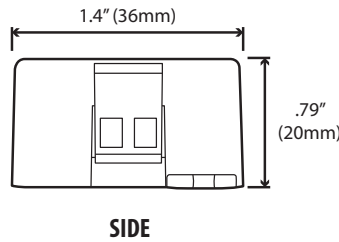

Technical Diagrams

Companion Products