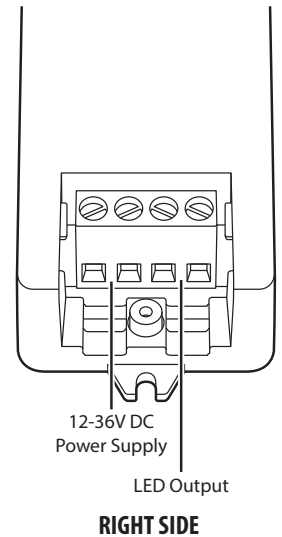

Technical Diagrams

Companion Products