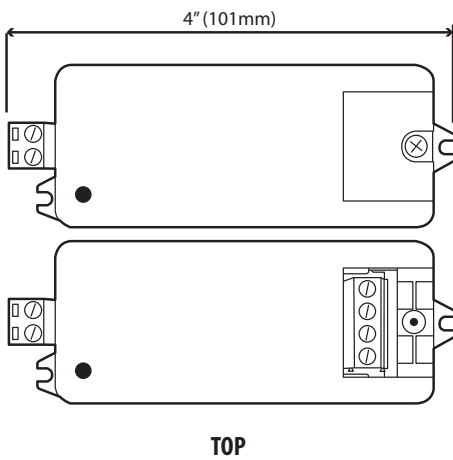

Technical Diagrams

Companion Products