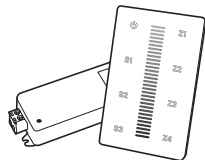

- 12-36V LED Wireless Dimmer Controller
- Excellent Use for Single Zone Application
- Powerful 8A Max Power (192W at 24V DC)
- Great for Adding Extra Zones for Single Color LED Fixtures
- Push-Switch Terminal for Momentary Switch Applications
- Soft On/Off for Smooth Light Illumination
- Dimming from 100%-10%
- Learning Key Button Ensures Quick and Seamless Pairing
- Memory Function - Remembers Last Setting even if Power Goes Off

Quick Spec.

• Controllable Zones:	One
• Dimmable:	Yes, by remote
• Input Voltage:	12-36V DC
• Max Power:	192W@24VDC
	96W@12VDC

• Max Amp:	8A
• Warranty:	3 Years
• Weight:	0.15 lb
• Dimensions:	4"x1.4"x.79"
• IP Rating:	IP20

• Control System:	PWM 24 Bit
• Product Color:	White
• Product Material:	High-Grade Plastic
• Working Temp:	-35 - 140F
• Certifications:	CE, RoHS

Technical Diagrams

Companion Products

GlassTouch Pro-S 4-Zone 120V AC Wireless Dimmer Wall Switch/Controller
SKU: SA-CTRL-DIM-120V-4Z-A