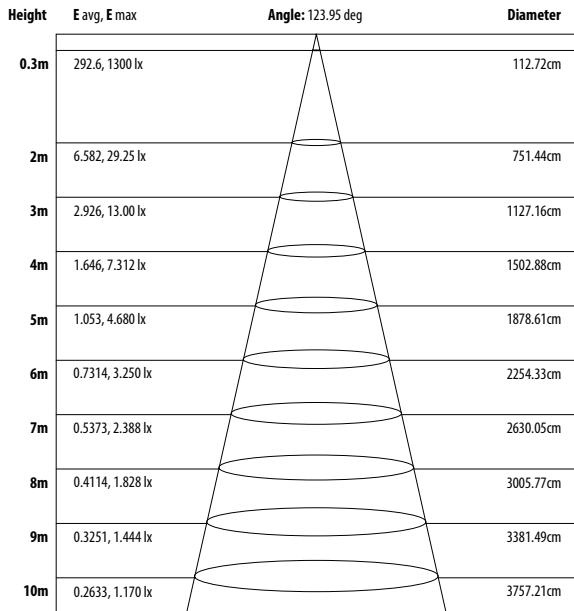

Note: The Curves indicate the illuminated area and the average illumination when the luminaire is at different distance.