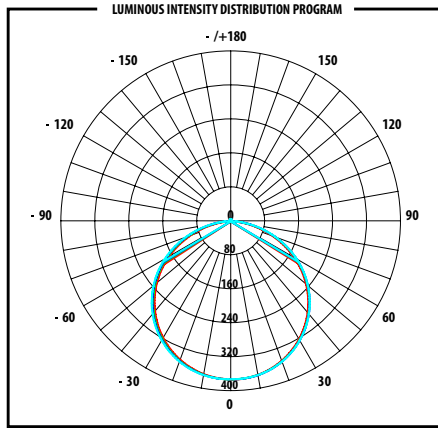

5050 72W LED STRIP LIGHT PHOTOMETRICS

Candlelight Warm White (2400K)

SKU: SA-LS-CWW-5050-300-24V

AVERAGE BEAM ANGLE (50%): 117.1 DEG

UNIT: cd

- C0 / 180, 115.2
- C30 / 210, 117.1
- C60 / 240, 117.7
- C90 / 270, 118.3

DEG.	Luminous Intensity: cd								DEG.
g	C0	C45	C90	C135	C180	C225	C270	C315	g
10	371.9	372.4	372.4	371.6	370.1	371.6	372.4	372.4	0 - 10
20	354.3	356.2	356.3	354.7	351.6	354.7	356.3	356.2	10 - 20
30	325.3	328.2	328.6	326.2	321.6	326.2	328.6	328.2	20 - 30
40	285.3	289.3	289.8	286.8	280.9	286.8	289.8	289.3	30 - 40
50	235.4	240.2	240.8	237.3	230.5	237.3	240.8	240.2	40 - 50
60	176.4	182.1	183.0	179.0	171.2	179.0	183.0	182.1	50 - 60
70	111.0	117.1	118.3	114.2	105.9	114.2	118.3	117.1	60 - 70
80	47.00	52.42	53.85	50.16	42.28	50.16	53.85	52.42	70 - 80
90	2.285	8.059	9.980	7.304	0.8468	7.304	9.980	8.059	80 - 90
100	0.9313	0.8130	0.8292	0.7970	0.9950	0.7970	0.8292	0.8130	90 - 100
110	1.776	1.578	1.634	1.589	1.863	1.589	1.634	1.578	100 - 110
120	2.549	2.446	2.550	2.434	2.629	2.434	2.550	2.446	110 - 120
130	3.147	3.243	3.363	3.255	3.194	3.255	3.363	3.243	120 - 130
140	3.641	3.976	3.952	3.884	3.649	3.884	3.952	3.976	130 - 140
150	4.087	4.558	4.431	4.287	4.095	4.287	4.431	4.558	140 - 150
160	4.581	4.980	5.004	4.574	4.573	4.574	5.004	4.980	150 - 160
170	5.178	5.402	5.498	4.996	5.162	4.996	5.498	5.402	160 - 170
180	5.817	5.801	6.231	5.773	5.713	5.773	6.231	5.801	170 - 180