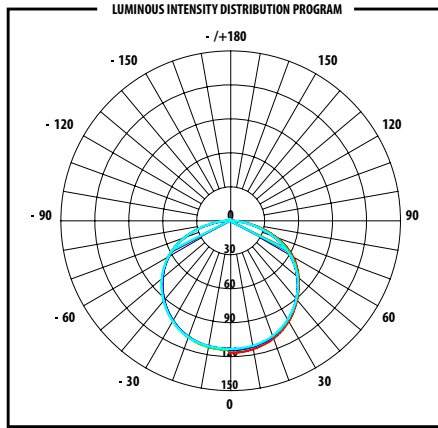

5050 72W LED STRIP LIGHT PHOTOMETRICS

Red

SKU: SA-LS-RE-5050-300-24V

AVERAGE BEAM ANGLE (50%): 125.7 DEG

UNIT: cd

- C0 / 180, 125.9
- C60 / 240, 124.8
- C30 / 210, 126.2
- C90 / 270, 125.8