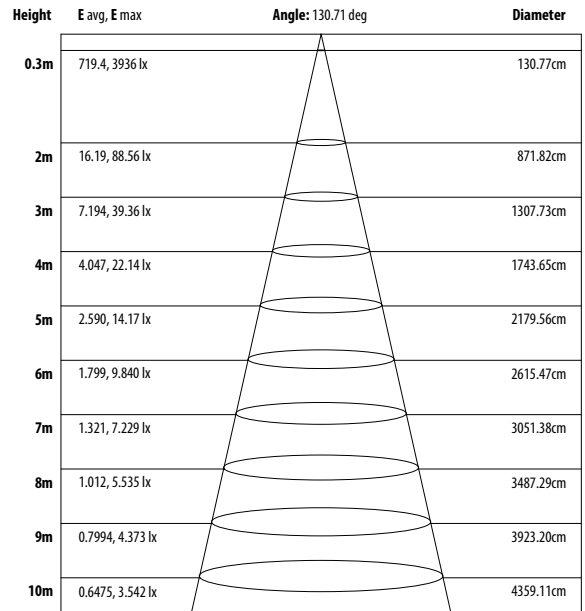

Note: The Curves indicate the illuminated area and the average illumination when the luminaire is at different distance.