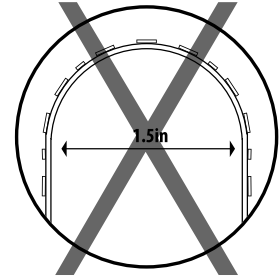

# 5050 72W LED STRIP LIGHT WARNINGS

**Do not** power LED Strip still coiled in spool.

**Do not** bend LED Strip sideways.

**Do not** bend LED strips to a diameter less than 1.5 inches.

**Do not** fold or crease LED Strip.