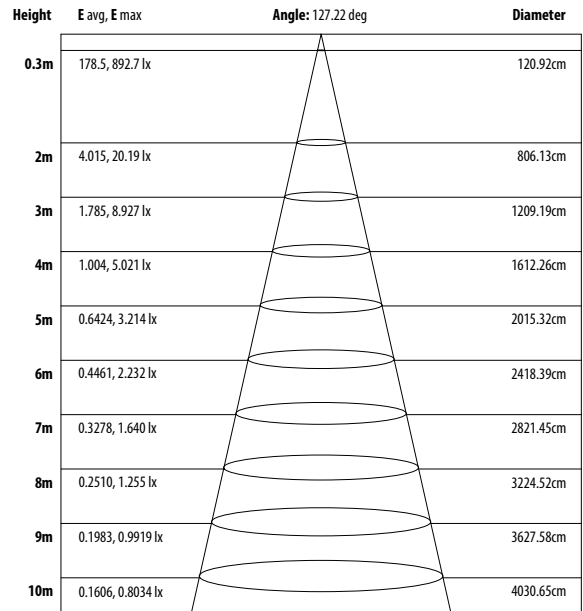

Note: The Curves indicate the illuminated area and the average illumination when the luminaire is at different distance.