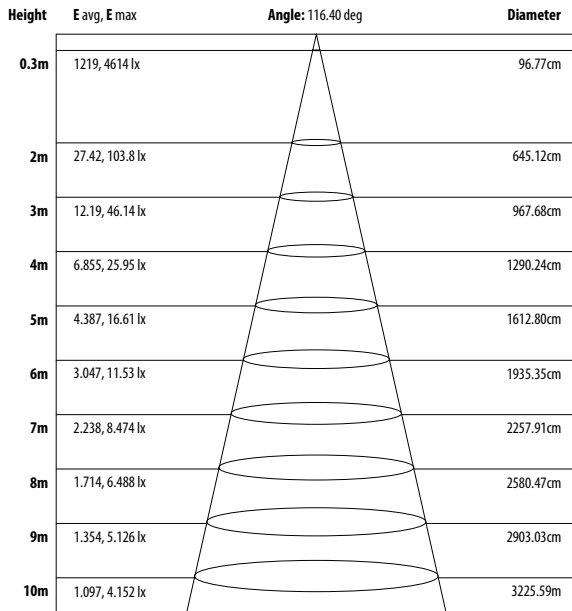

Note: The Curves indicate the illuminated area and the average illumination when the luminaire is at different distance.