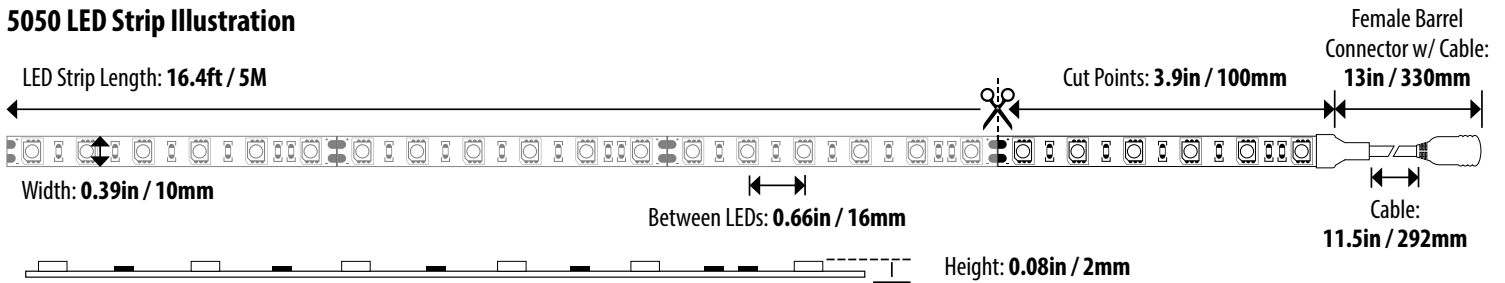

5050 LED Strip Illustration

Technical Information

Available LED Color	SKU#	Temp (K)	Total LEDs	Lumens / Ft.	Max Wattage	LED Type	Color Rendering Index	Minimum Cut
Candlelight Warm White	SA-LS-CLWW-5050-300-24V	2400K	300	354	72W	SMD 5050	82+	3.9in / 100mm
Super Warm White	SA-LS-SWW-5050-300-24V	2700K	300	383	72W	SMD 5050	82+	3.9in / 100mm
Warm White	SA-LS-WW-5050-300-24V	3000K	300	390	72W	SMD 5050	82+	3.9in / 100mm
Neutral Warm White	SA-LS-NWW-5050-300-24V	3500K	300	434	72W	SMD 5050	82+	3.9in / 100mm
Daylight White	SA-LS-DLW-5050-300-24V	4000K	300	420	72W	SMD 5050	82+	3.9in / 100mm
Natural White	SA-LS-NW-5050-300-24V	5000K	300	446	72W	SMD 5050	82+	3.9in / 100mm
White	SA-LS-W-5050-300-24V	6000K	300	430	72W	SMD 5050	82+	3.9in / 100mm
Red	SA-LS-RE-5050-300-24V	N/A	300	N/A	72W	SMD 5050	N/A	3.9in / 100mm
Green	SA-LS-GR-5050-300-24V	N/A	300	N/A	72W	SMD 5050	N/A	3.9in / 100mm
Blue	SA-LS-BL-5050-300-24V	N/A	300	N/A	72W	SMD 5050	N/A	3.9in / 100mm
Amber	SA-LS-AM-5050-300-24V	2100K	300	N/A	72W	SMD 5050	N/A	3.9in / 100mm
Grow Light	SA-LS-GL-5050-300-24V	Red 660-665nm/ Blue 450-455nm	300	N/A	72W	SMD 5050	N/A	3.9in / 100mm
IR/Infrared	SA-LS-IRL-5050-300-24V	IR 850nm	300	N/A	72W	SMD 5050	N/A	3.9in / 100mm
UV/Ultraviolet Blacklight	SA-LS-UVL-5050-300-24V	UV 400nm	300	N/A	72W	SMD 5050	N/A	3.9in / 100mm