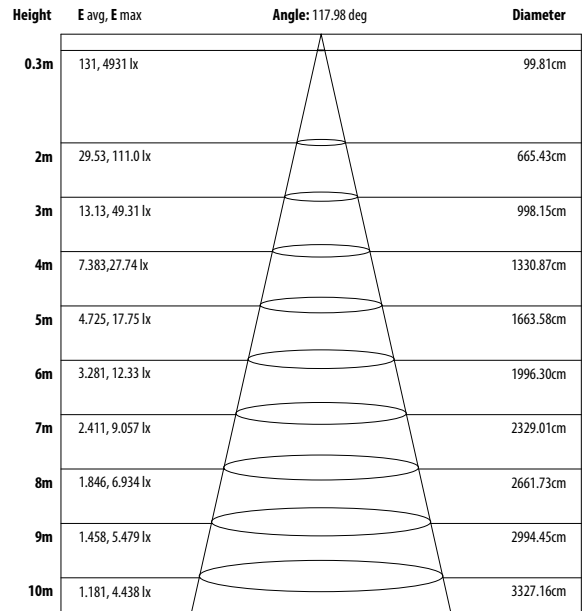

Note: The Curves indicate the illuminated area and the average illumination when the luminaire is at different distance.