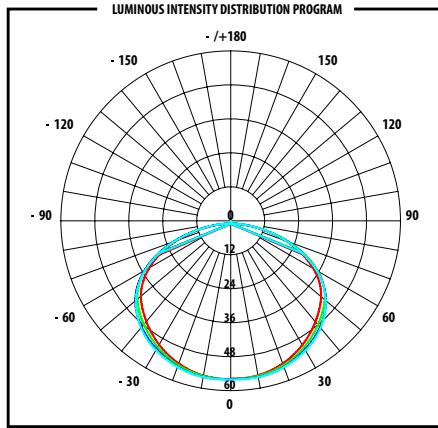

5050 72W LED STRIP LIGHT PHOTOMETRICS

Blue

SKU: SA-LS-BL-5050-300-24V

AVERAGE BEAM ANGLE (50%): 134.8 DEG

UNIT: cd

- C0 / 180, 133.3
- C30 / 210, 135.9
- C60 / 240, 135.1
- C90 / 270, 134.9