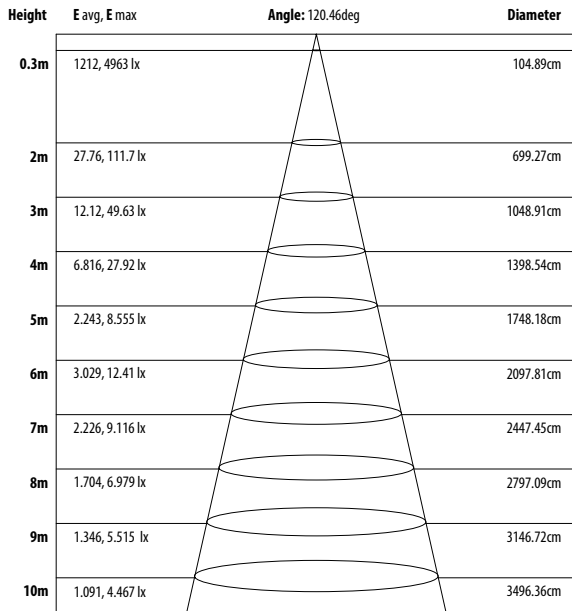

Note: The Curves indicate the illuminated area and the average illumination when the luminaire is at different distance.