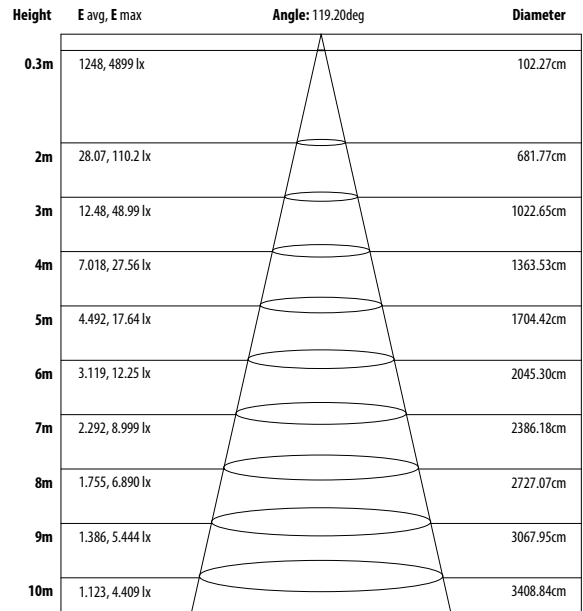

Note: The Curves indicate the illuminated area and the average illumination when the luminaire is at different distance.