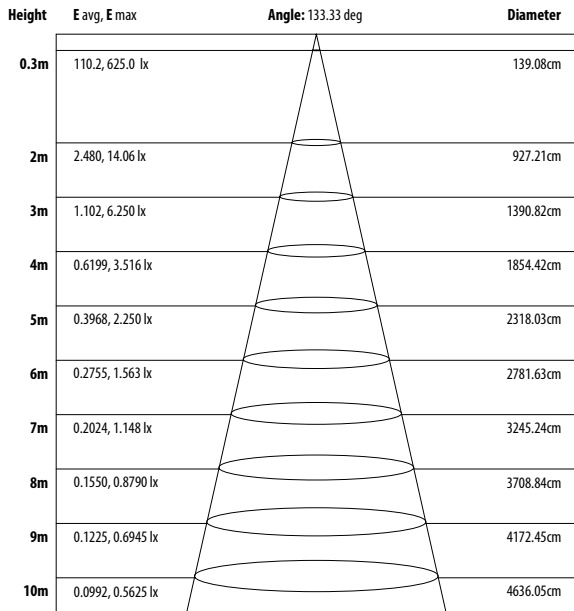

Note: The Curves indicate the illuminated area and the average illumination when the luminaire is at different distance.