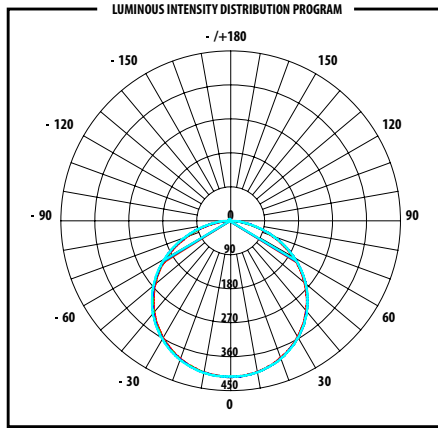

5050 72W LED STRIP LIGHT PHOTOMETRICS

Warm White (3000K) & Neutral Warm White (3500K)

SKU: SA-LS-WW-5050-150-24V & SA-LS-NWW-5050-150-24V

AVERAGE BEAM ANGLE (50%): 117.5 DEG

UNIT: cd

- C0 / 180, 116.4
- C30 / 210, 117.5
- C60 / 240, 117.8
- C90 / 270, 118.1