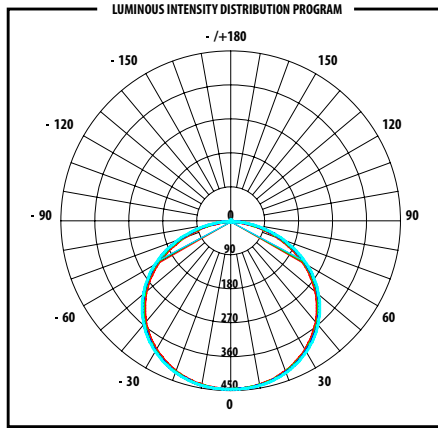

5050 72W LED STRIP LIGHT PHOTOMETRICS

Natural White (5000K)

SKU: SA-LS-NW-5050-300-24V

AVERAGE BEAM ANGLE (50%): 122.6 DEG

UNIT: cd

- C0 / 180, 120.5
- C30 / 210, 122.5
- C60 / 240, 123.4
- C90 / 270, 124.0